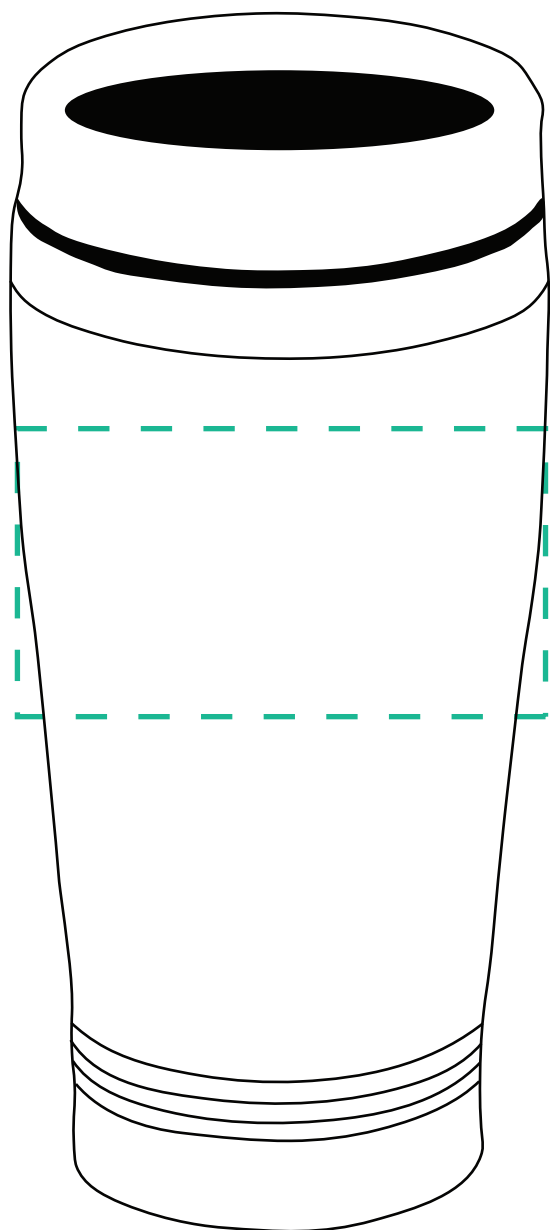

# B525 | 16oz Vinewood Tumbler

Product Size: 7"H

Imprint Area: Per Side 2-3/4"W x 1-1/2"H or Wrap 7"W x 1-1/2"H

(Imprint Area Scaled to Size)

OR