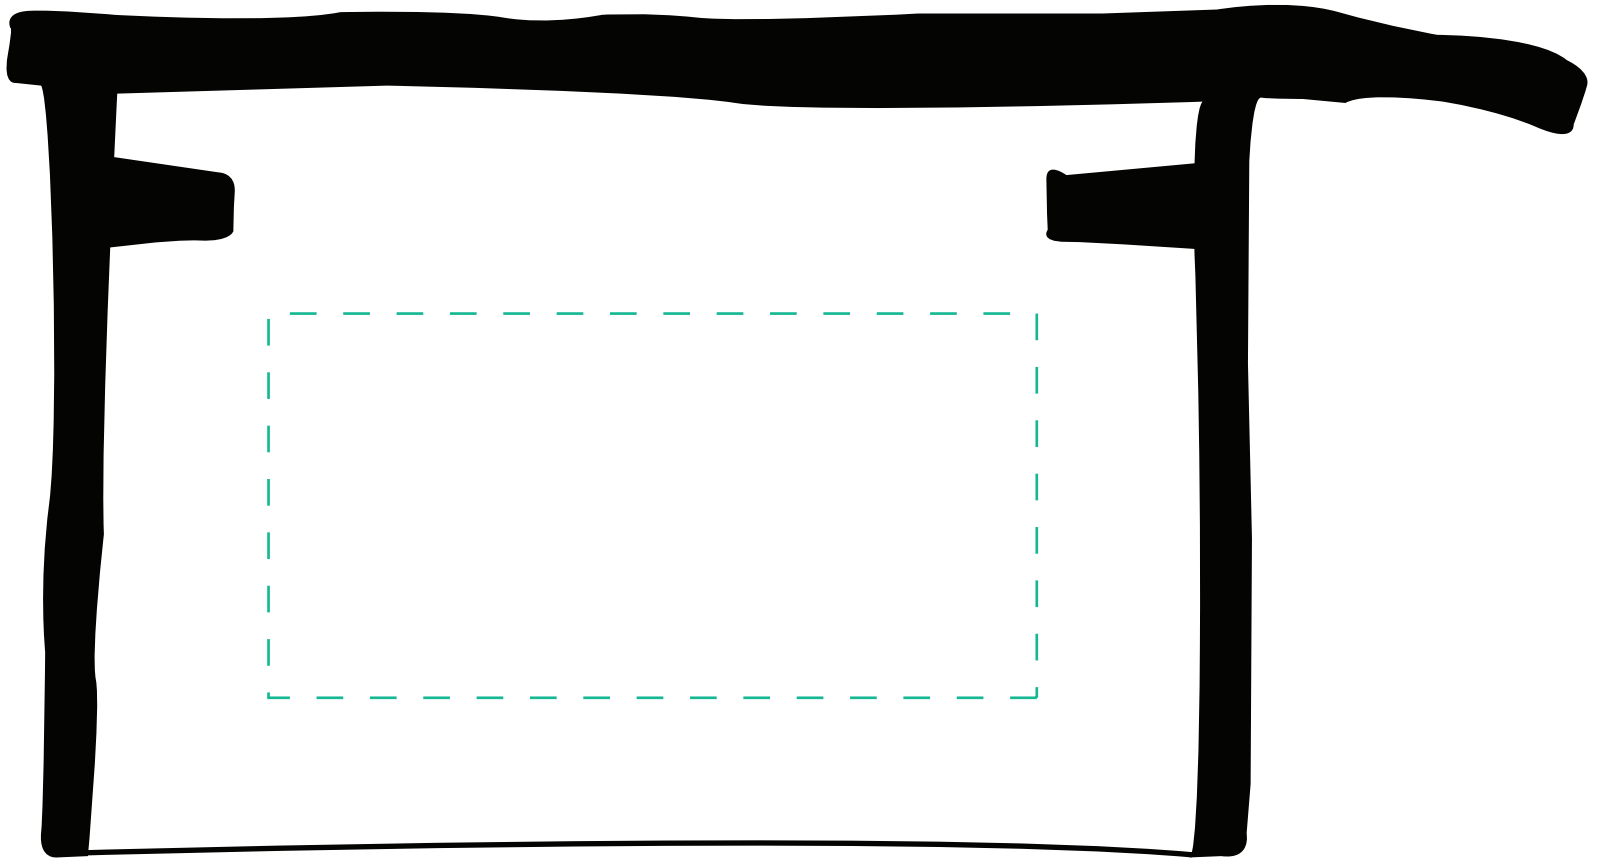

# B708 | Clear Toiletry Bag

Product Size: 6.375"W x 4"H

Imprint Area: 4"W x 2"H

(Imprint Area Scaled to Size)