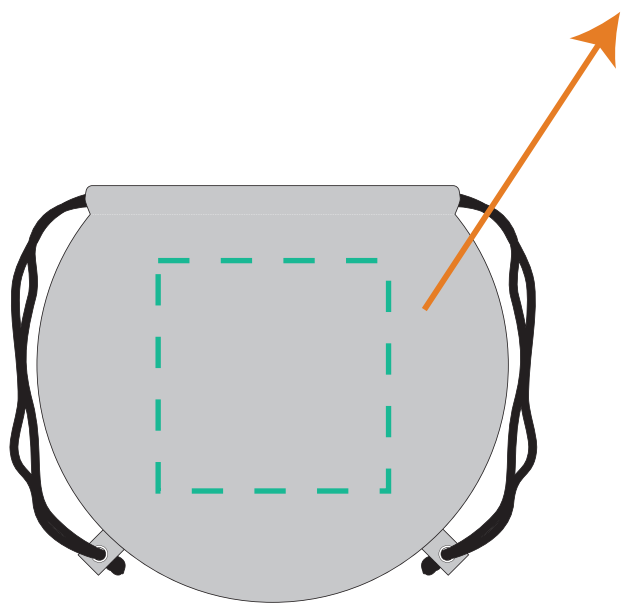

J118 | Reflective Pumpkin Drawstring Bag

Product Size: 17"W x 14-1/2"H

Imprint Area: 8"W x 8"H

(Imprint Area Scaled to Size)

COMPOSITE
NOT ACTUAL SIZE