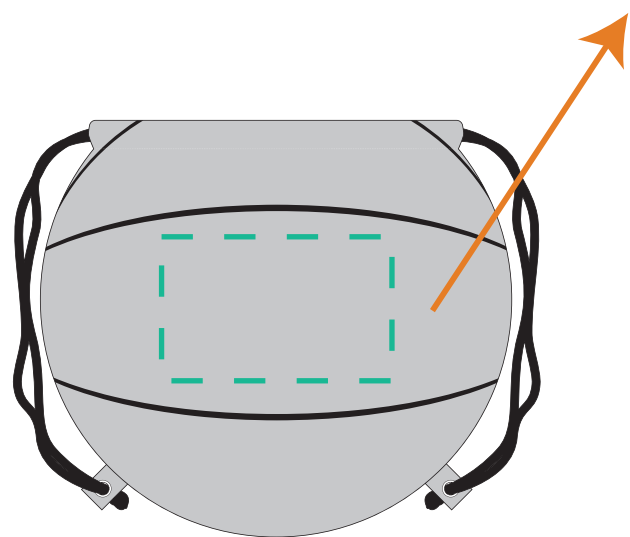

J121 | Basketball GameTime!® Drawstring Backpack

Product Size: 17"W x 14-1/2"H

Imprint Area: 8"W x 5"H

(Imprint Area Scaled to Size)

COMPOSITE
NOT ACTUAL SIZE