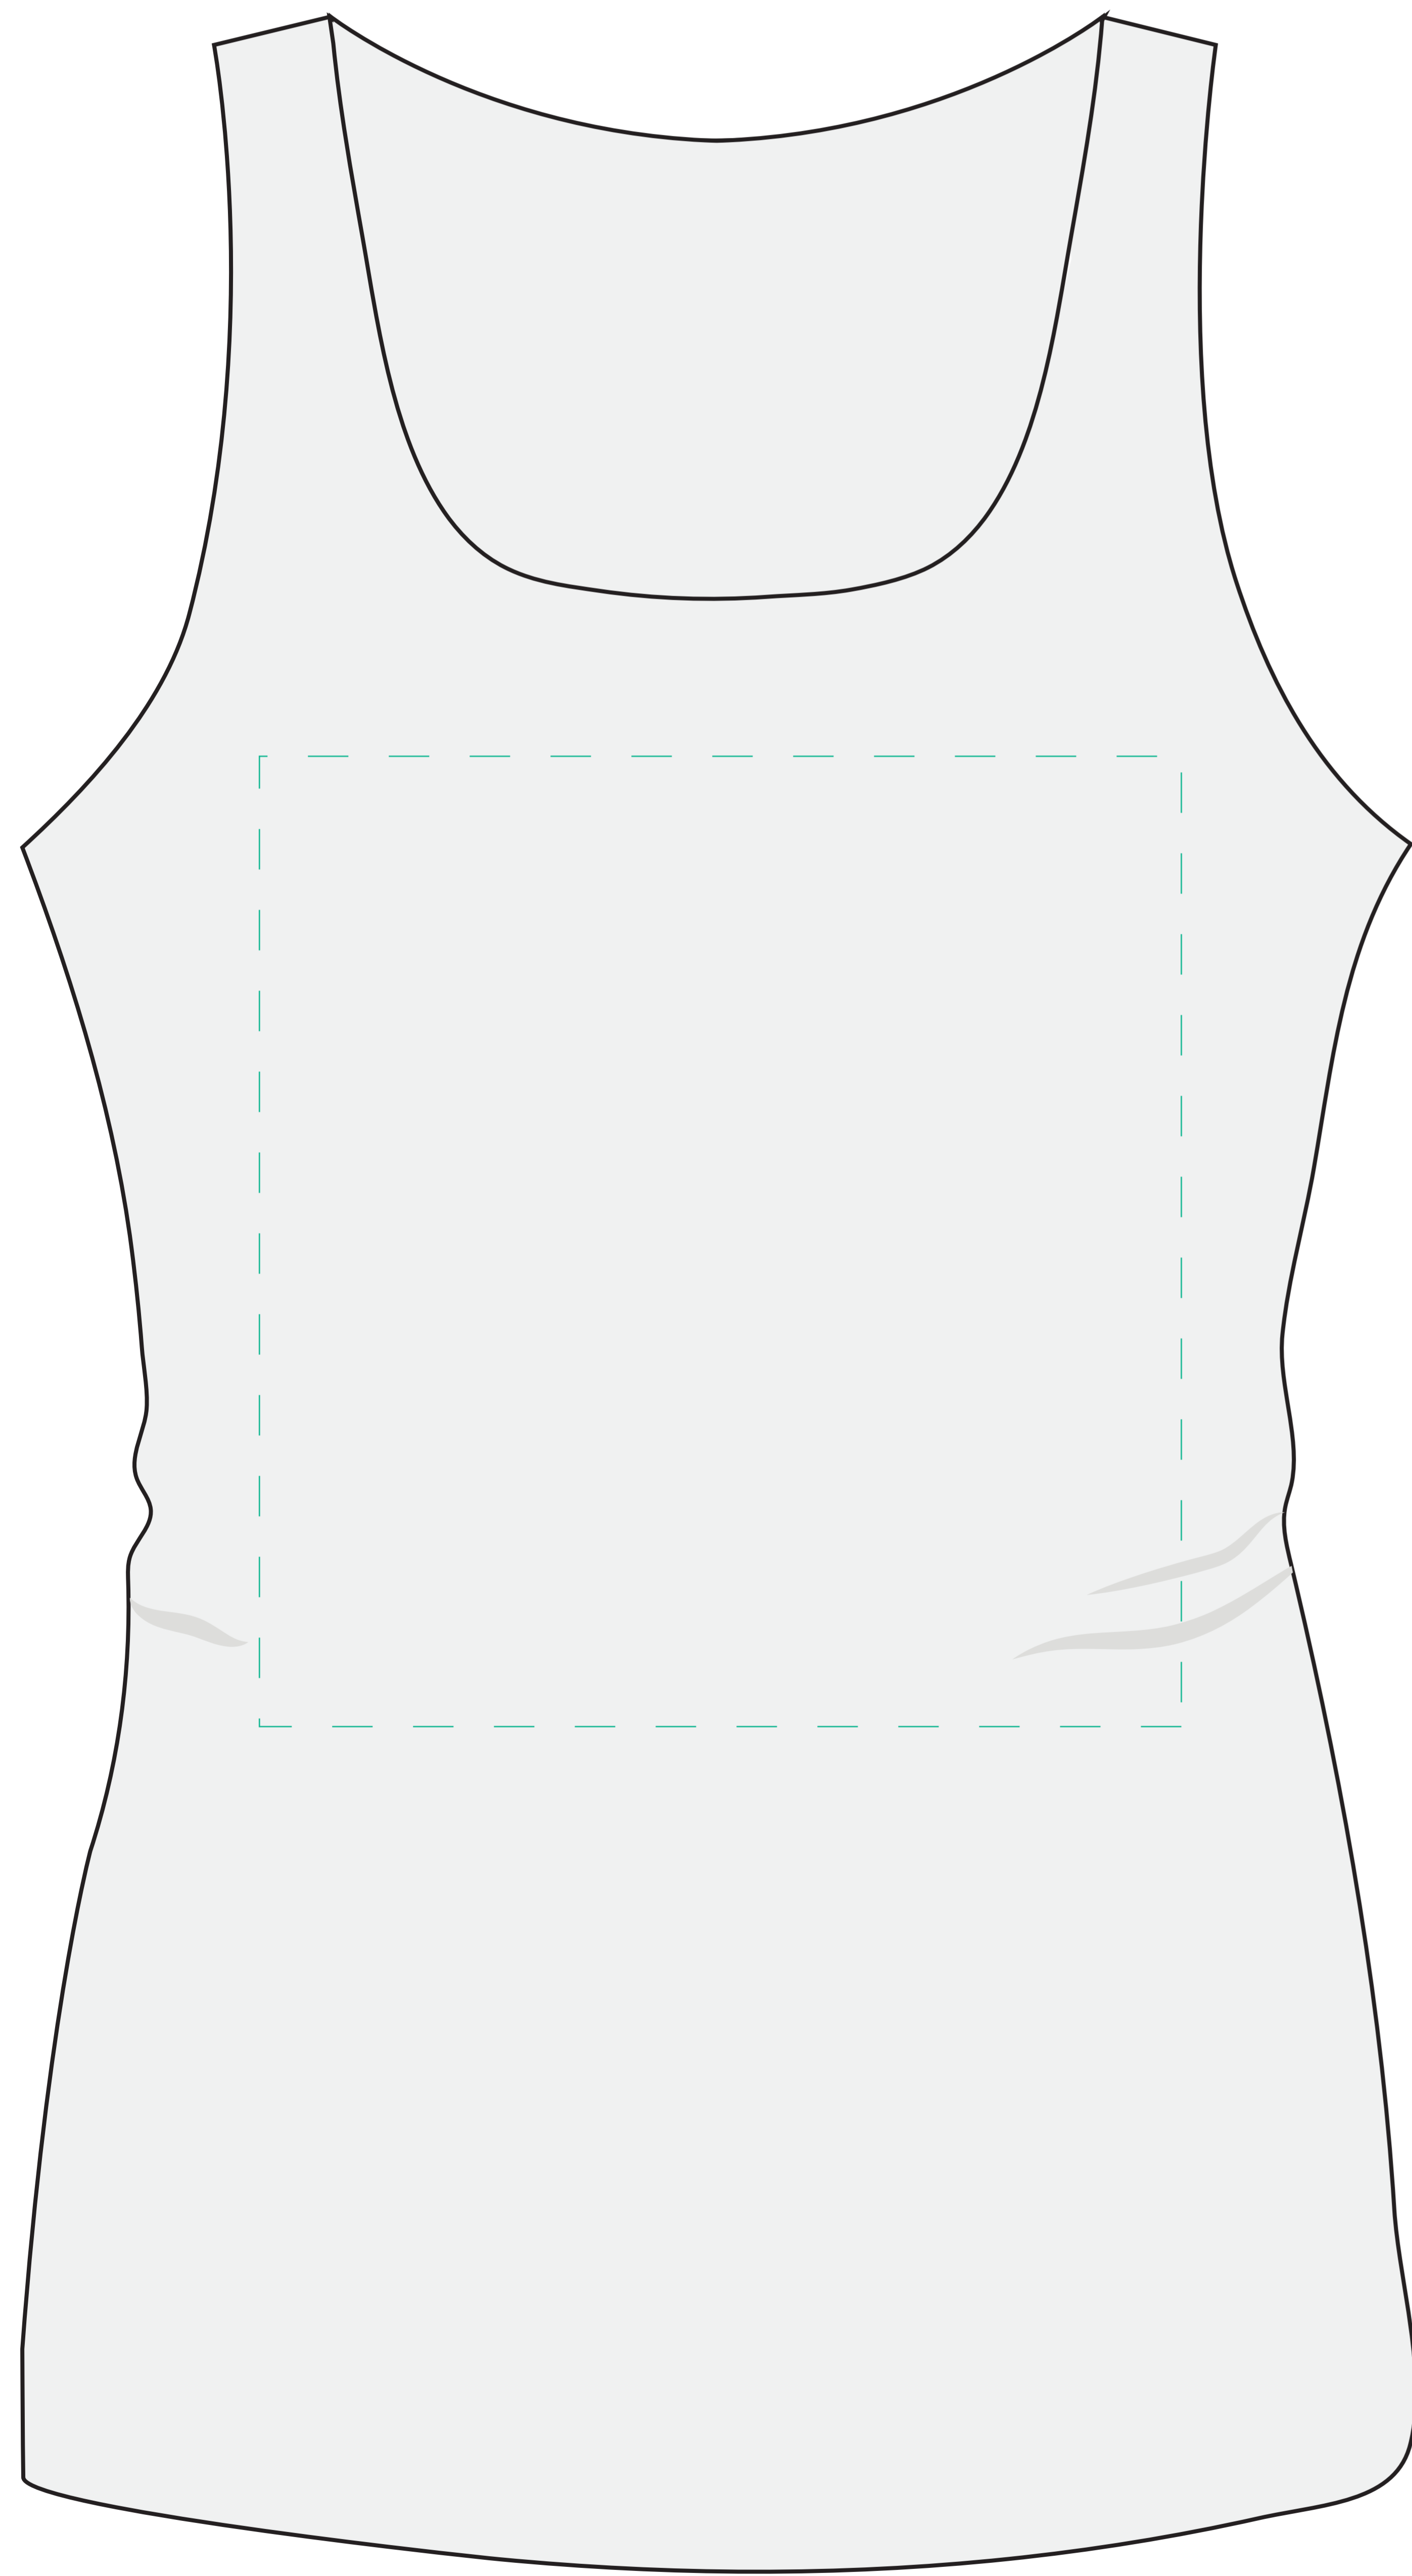

TA124W | White District® Perfect Tri Ladies' Racerback Tank

Product Size: XS-4XL

Imprint Areas: Full Front: 9.5"W x 10"H

Left Chest: 3"W x 3"H

Full Back: 8"W x 8"H

(Composite Not Actual Size)

FULL FRONT

LEFT CHEST