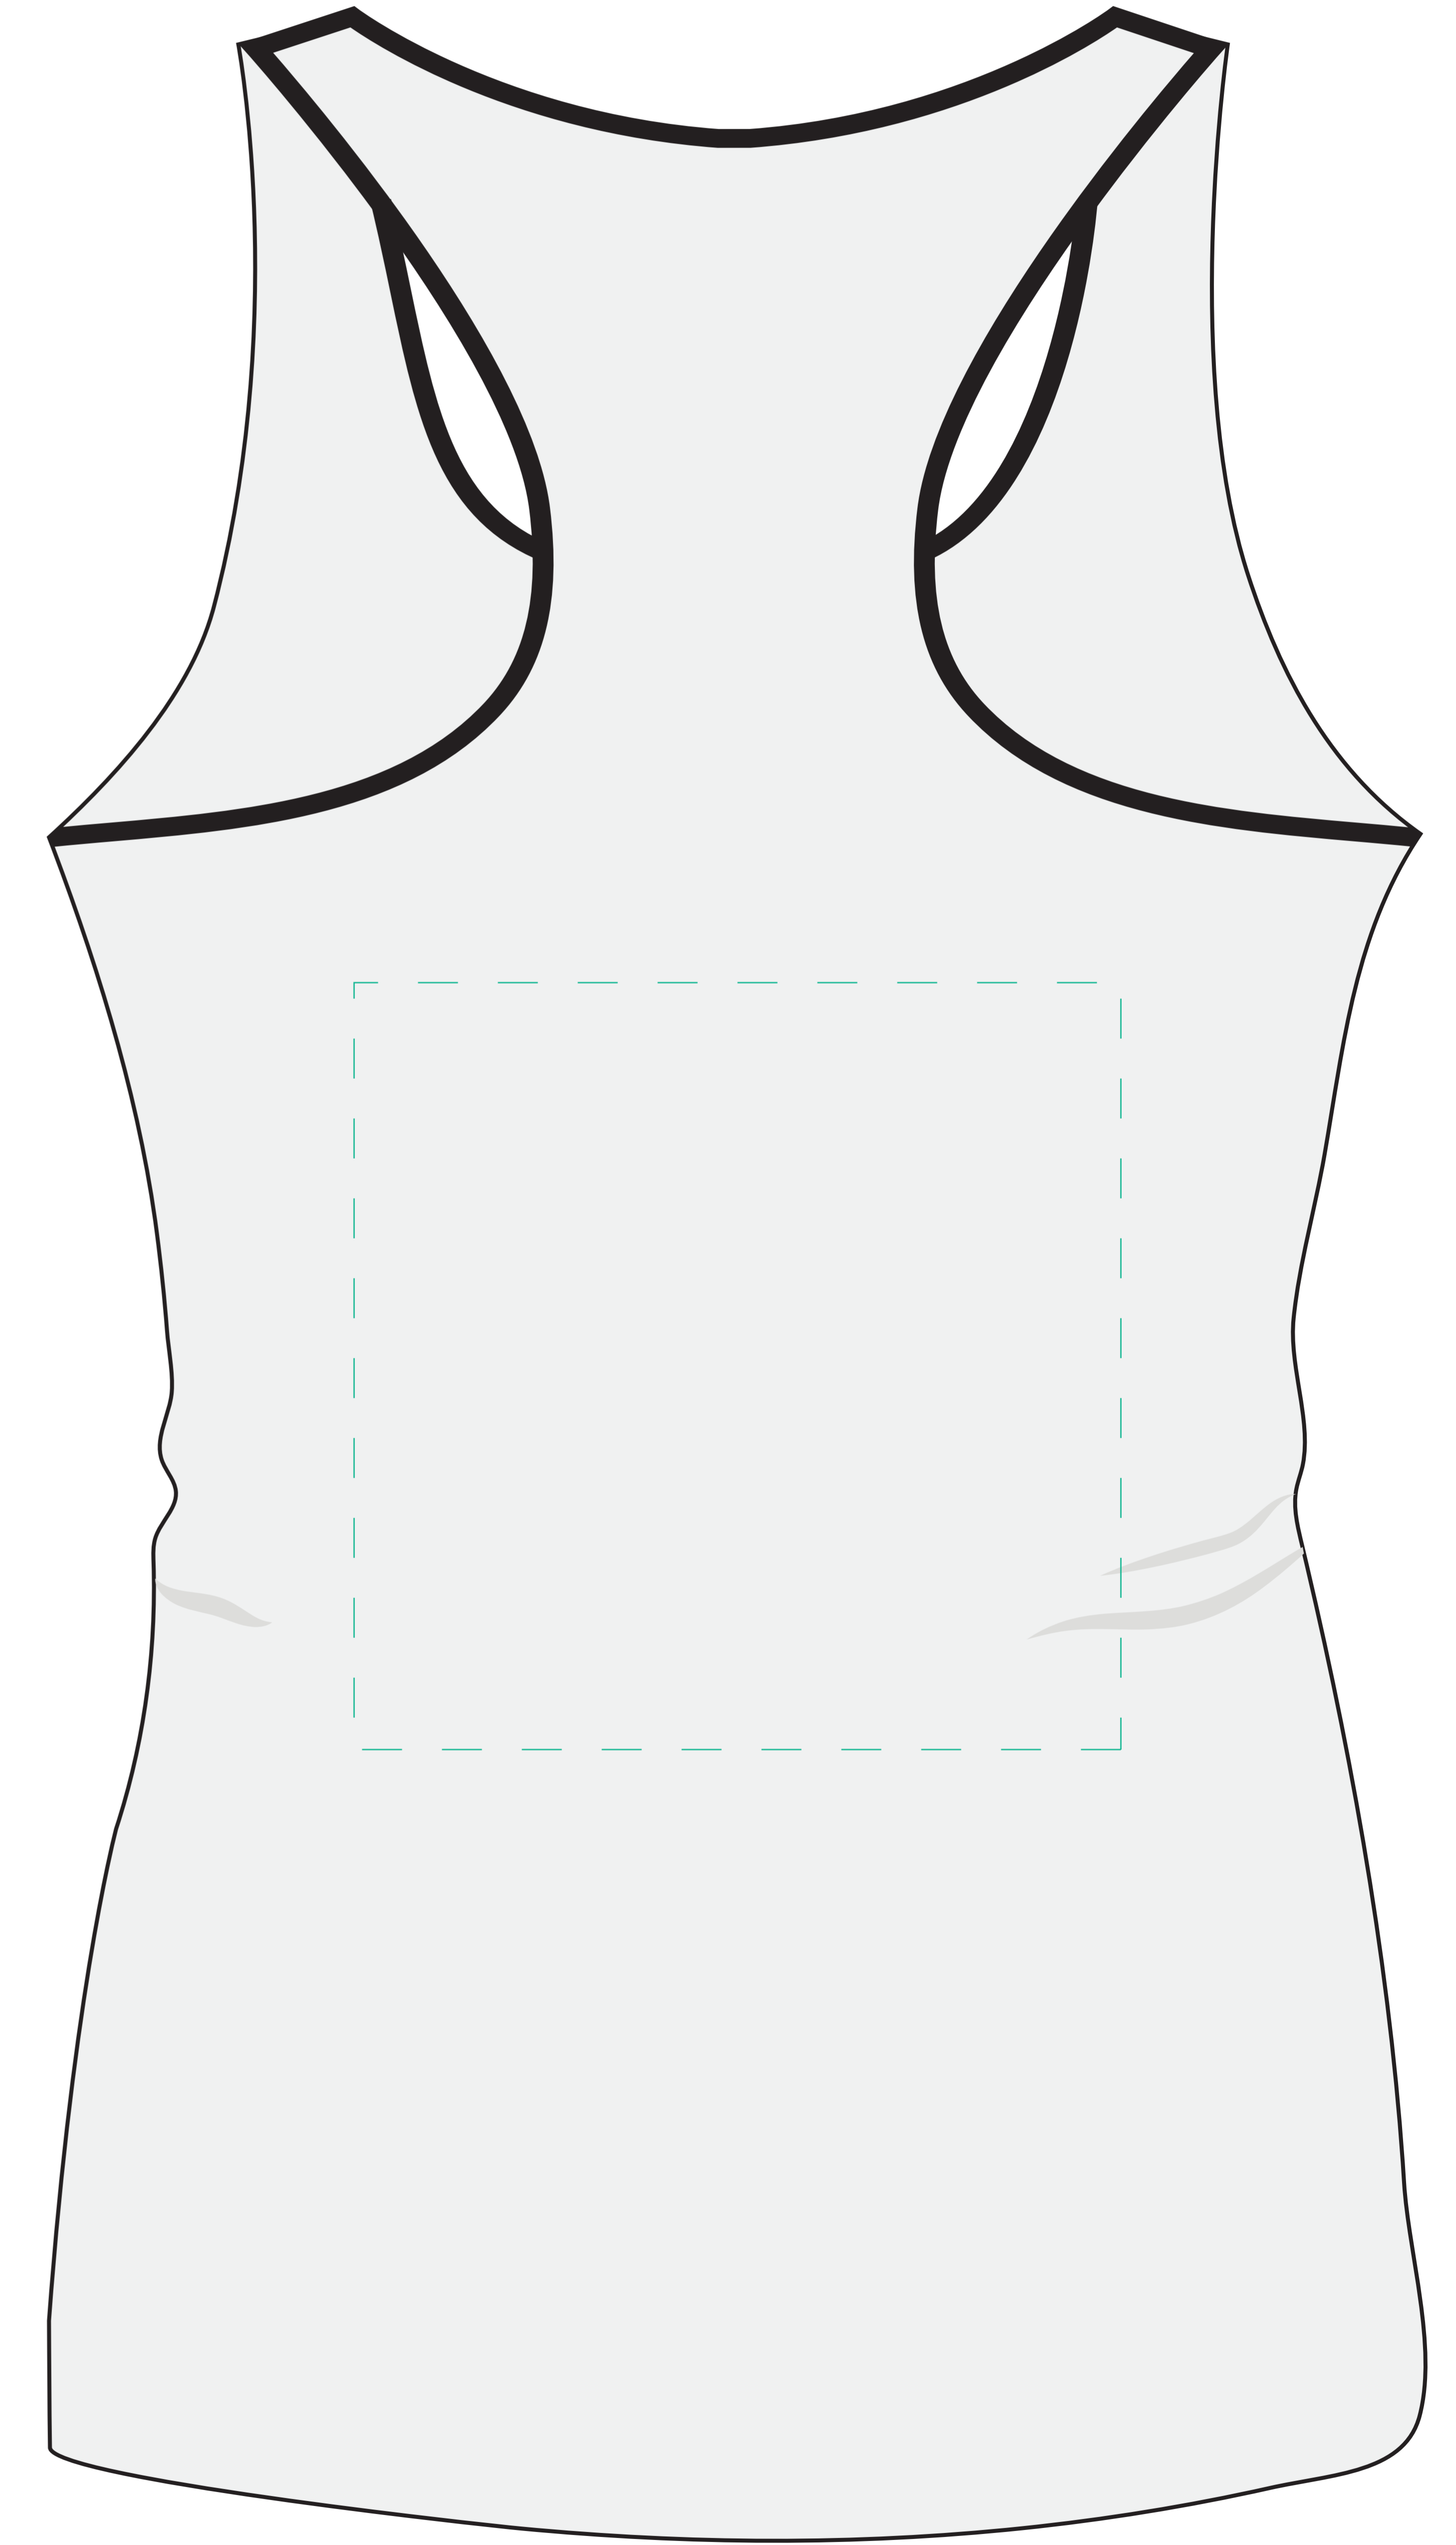

TA124W | White District® Perfect Tri Ladies' Racerback Tank

Product Size: XS-4XL

Imprint Areas: Full Front: 9.5"W x 10"H

Left Chest: 3"W x 3"H

Full Back: 8"W x 8"H

(Composite Not Actual Size)

FULL FRONT

LEFT CHEST