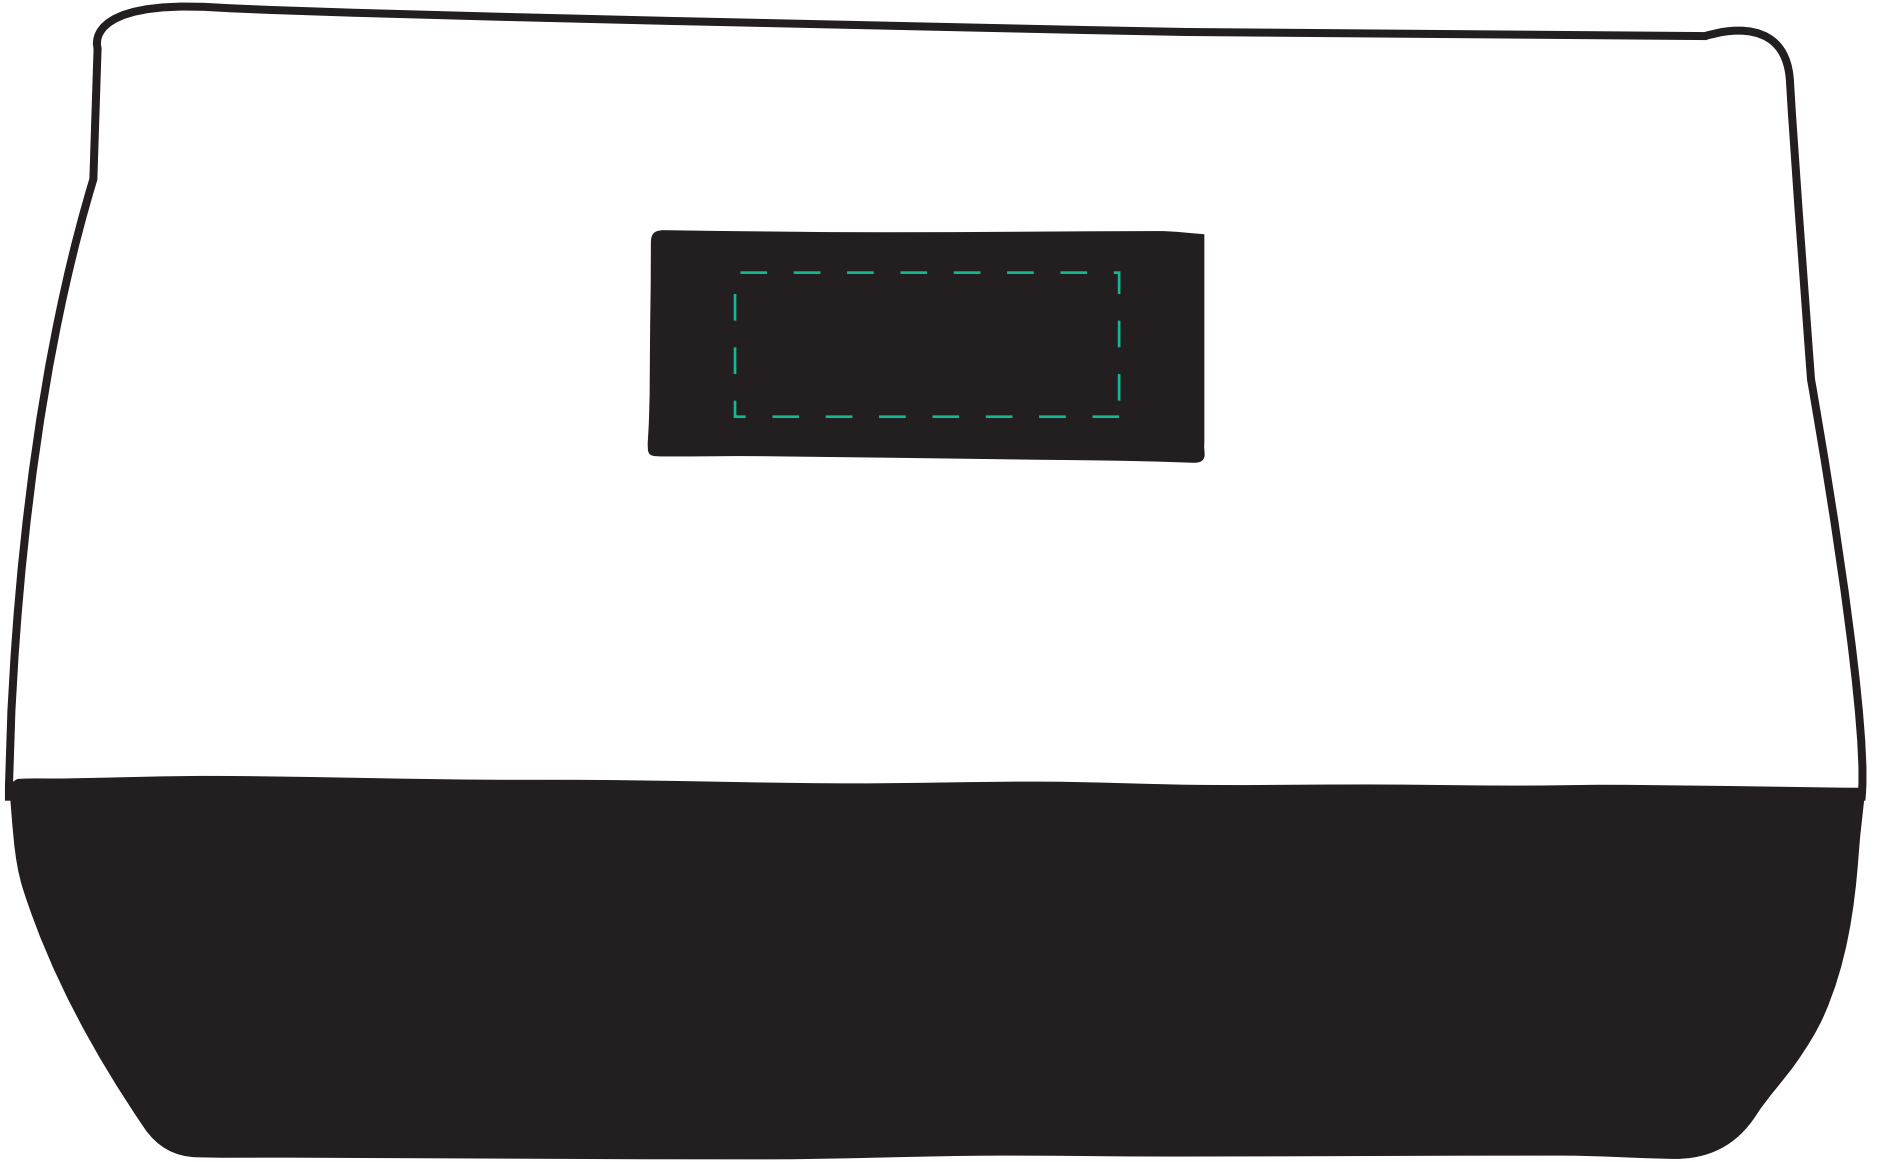

Z1285 | Attractive Cosmetic Bag

Product Size: 10"W x 5.5"H

Imprint Area: 2"W x .75"H

(Imprint Area Scaled to Size)