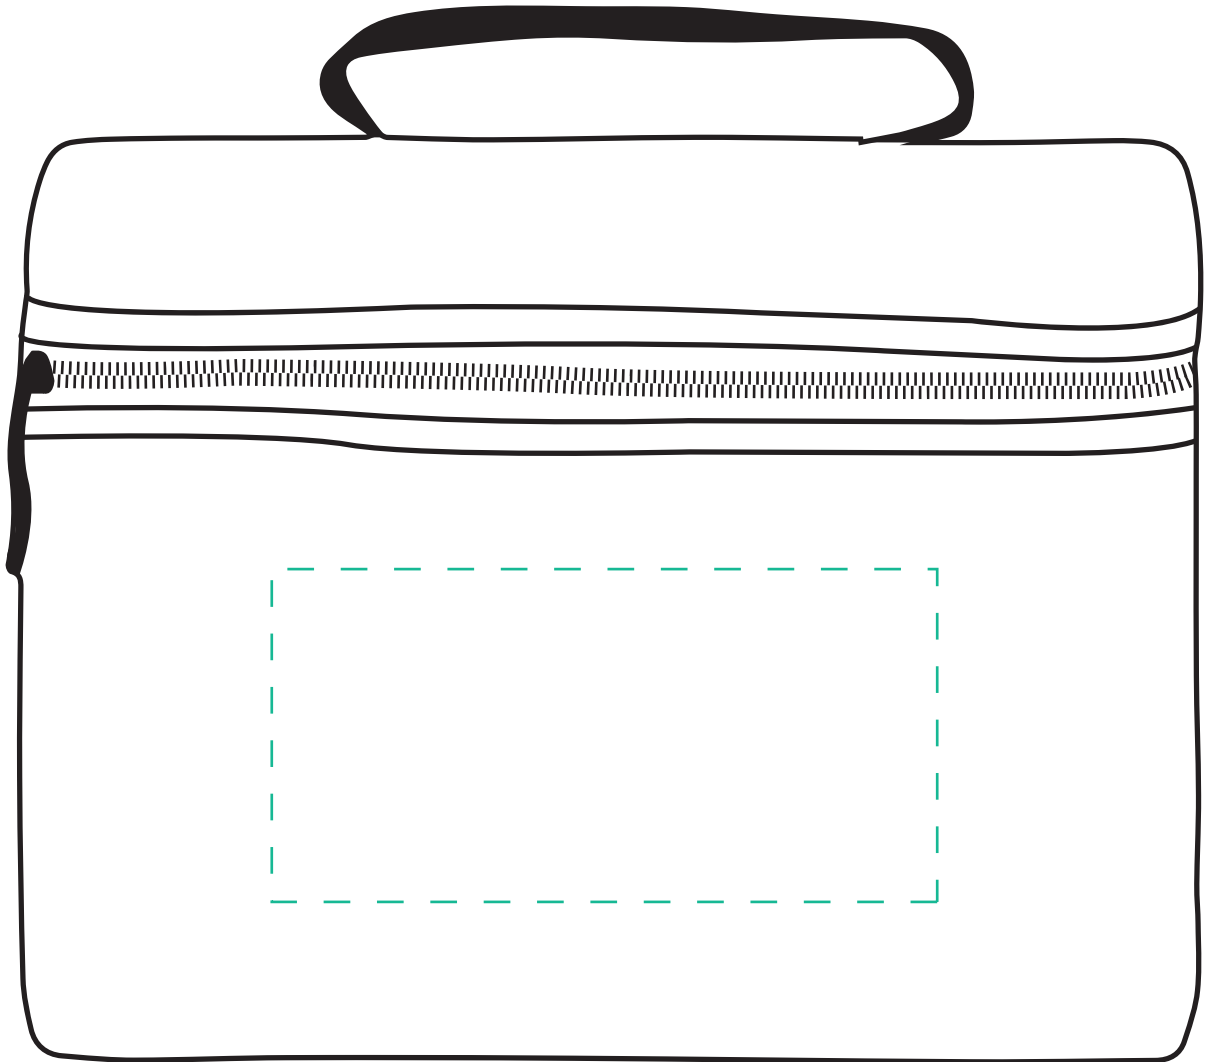

Z1513 | Cosmo Cosmetic Bag

Product Size: 9"W x 7.5"H

Imprint Area: 5"W x 2.5"H

(Imprint Area Scaled to Size)