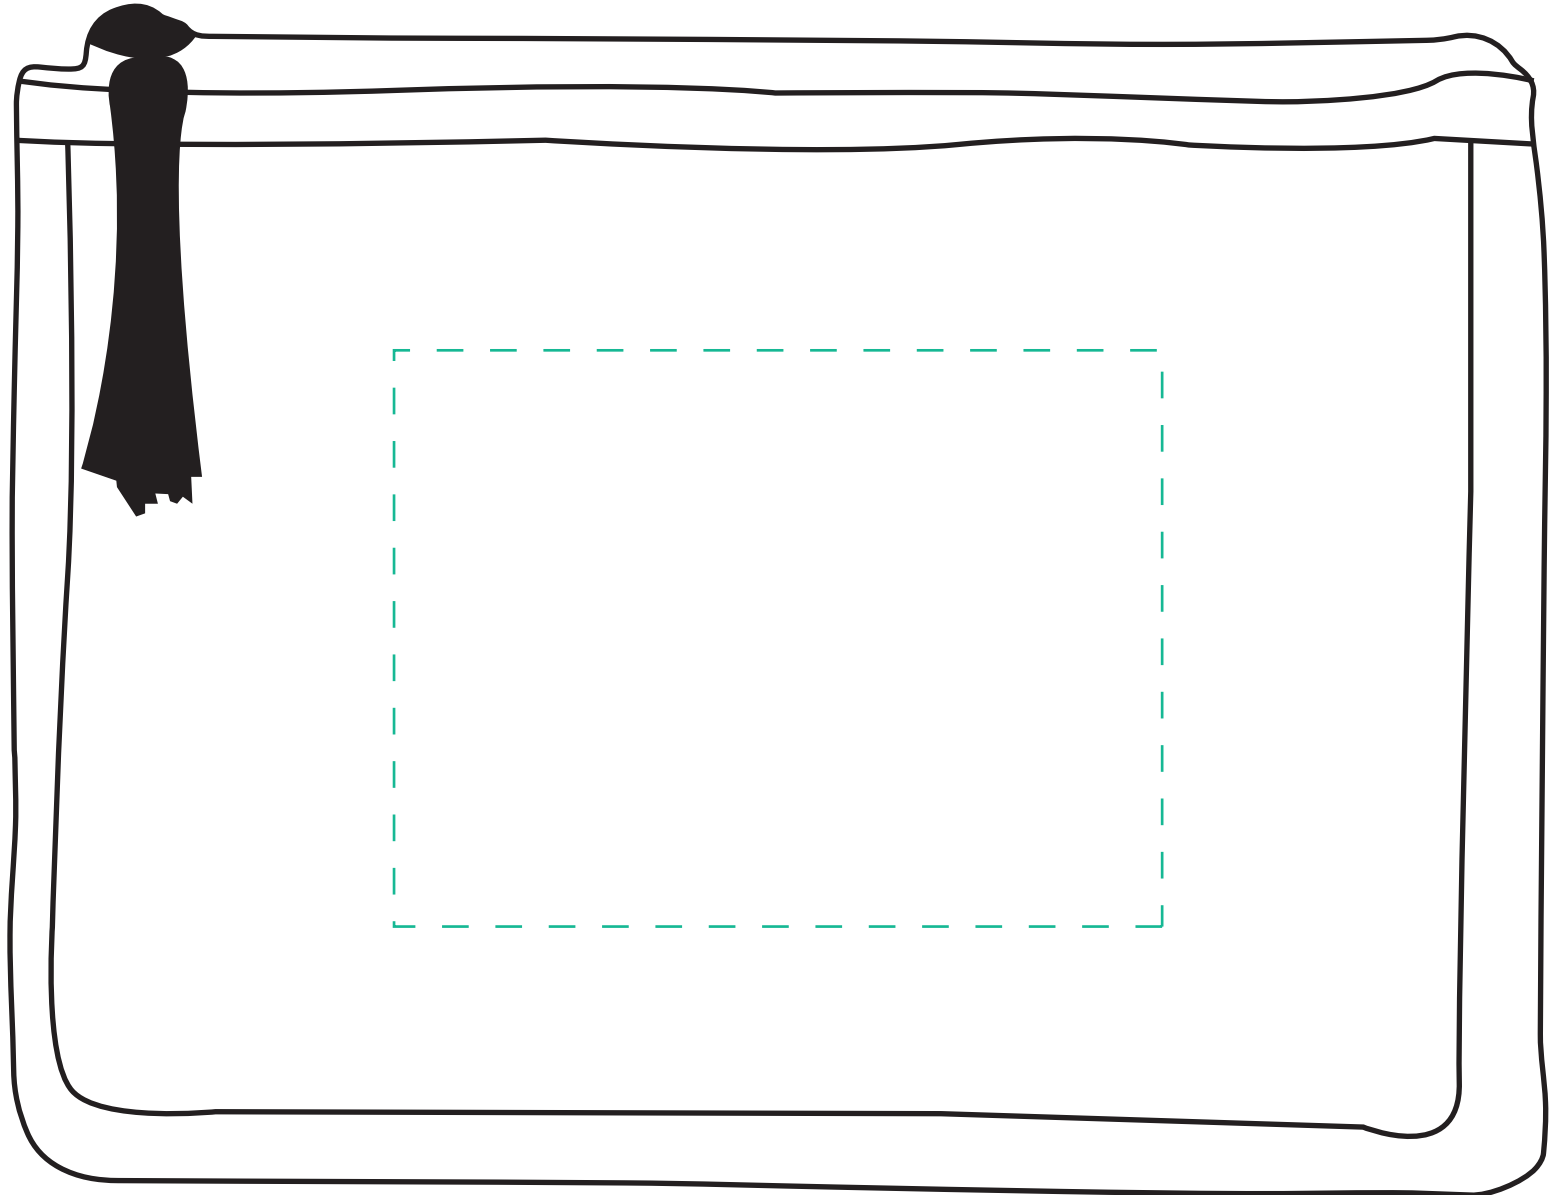

Z1515 | Geometrical Cosmetic Bag

Product Size: 8"W x 6.25"H

Imprint Area: 4"W x 3"H

(Imprint Area Scaled to Size)