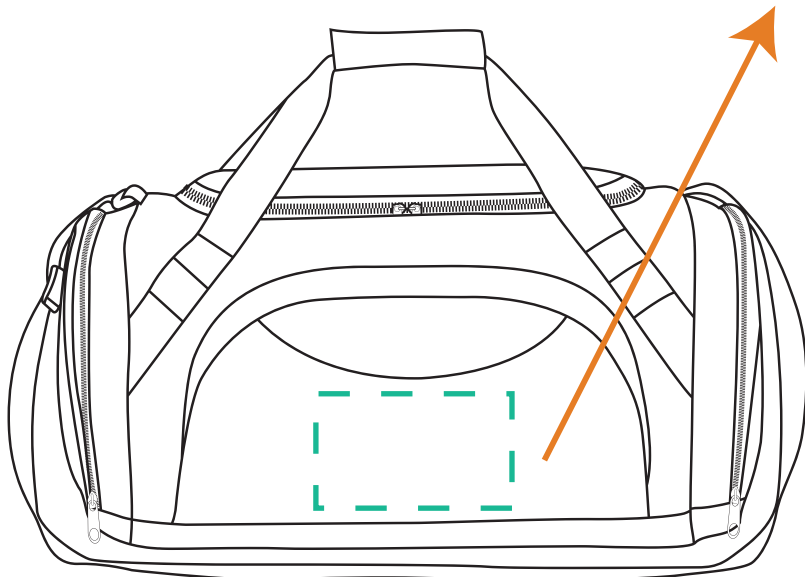

Z399 | Deluxe Weekender Duffel Bag

Product Size: 20"W x 10"H x 9-1/2"D

Imprint Area: 6"W x 3-1/2"H

(Imprint Area Scaled to Size)

**COMPOSITE
NOT ACTUAL SIZE**