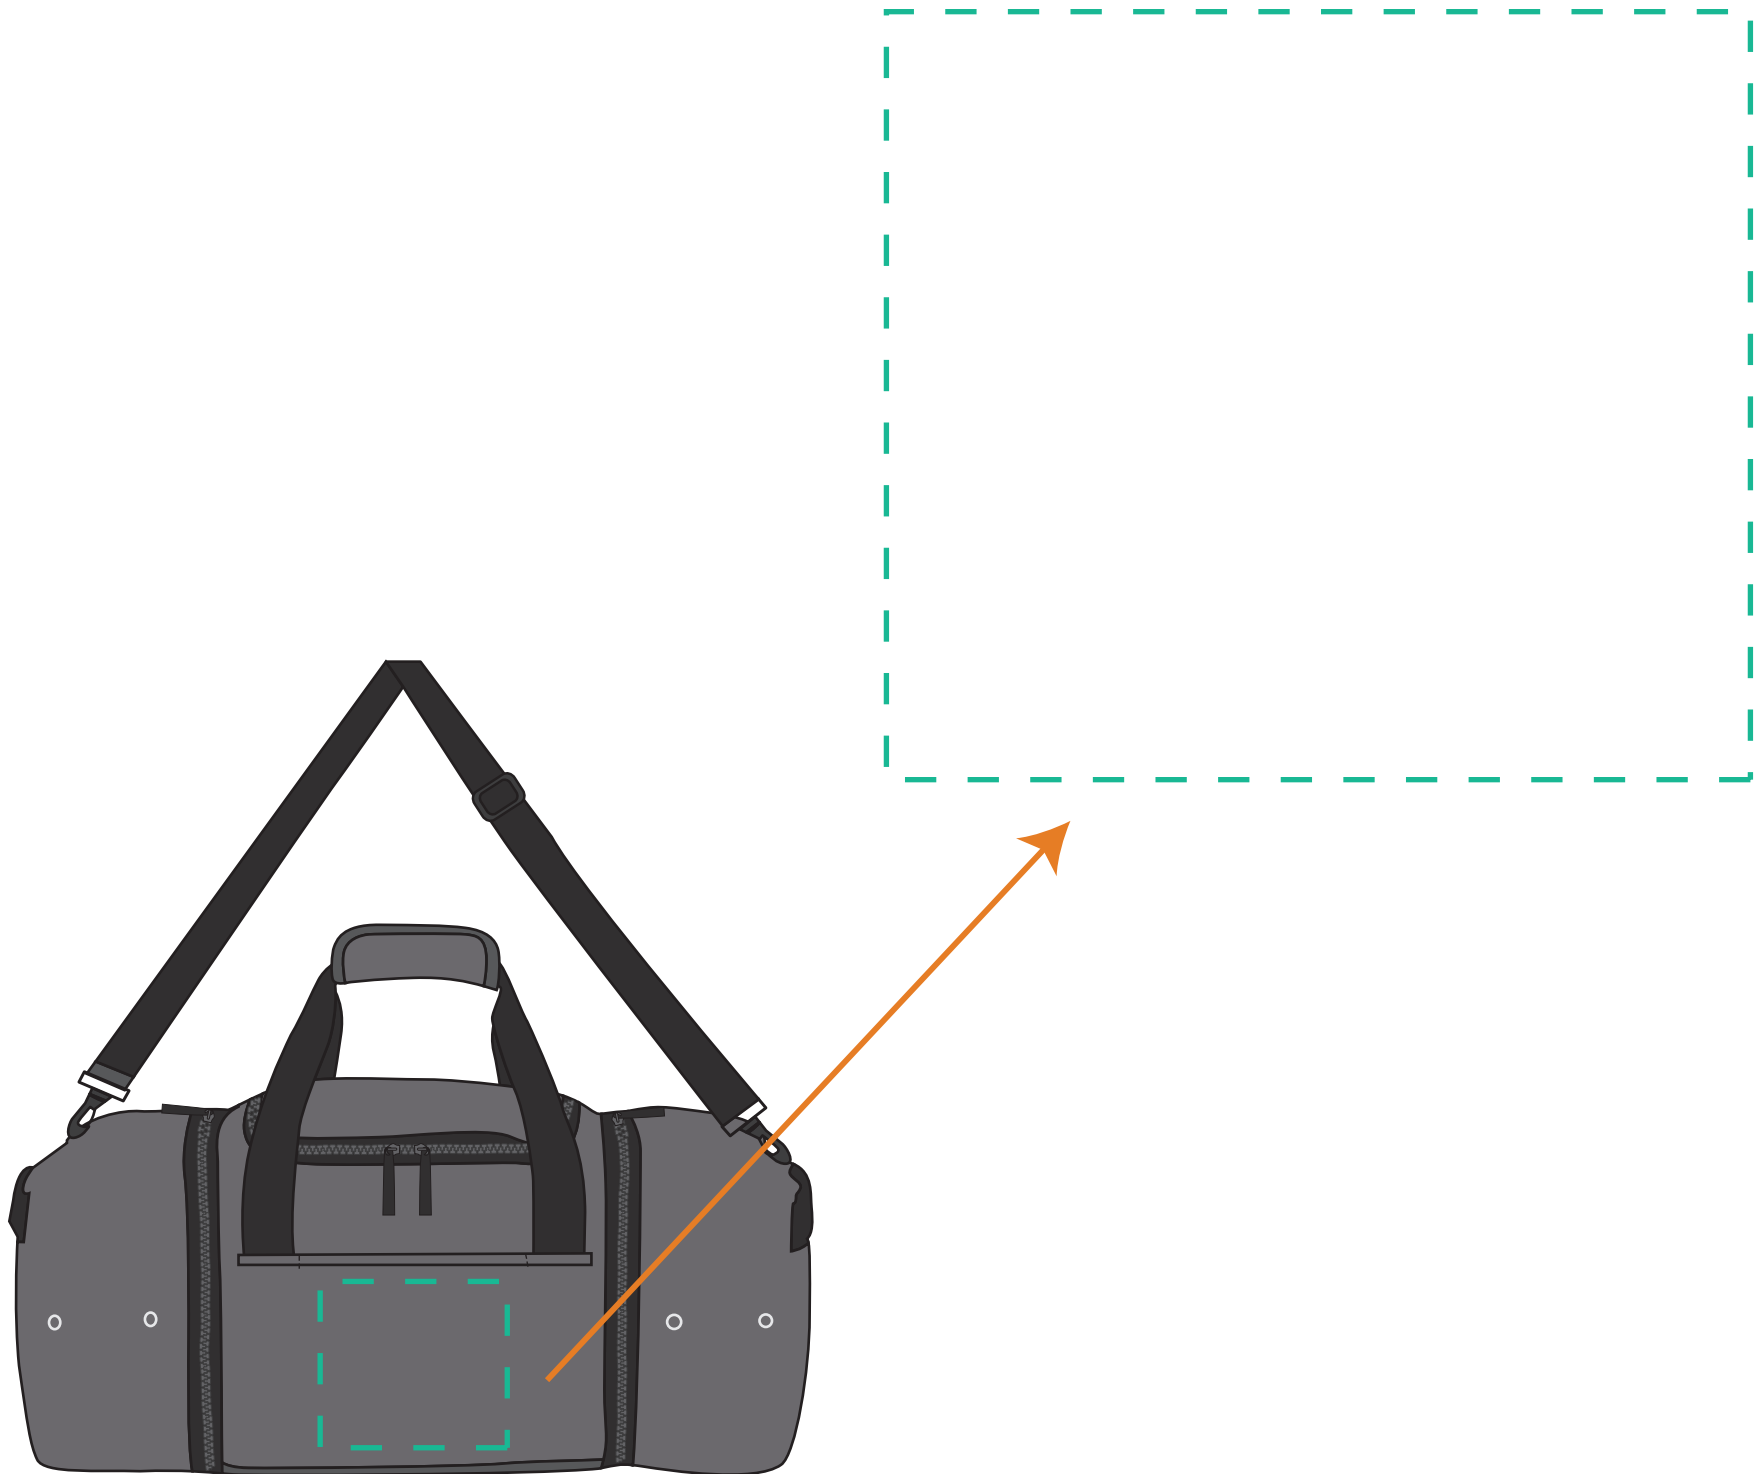

Z402 | Superior Sneaker Duffel Bag

Product Size: 22"W x 9-1/2"H x 11"D

Imprint Area: 4-1/2"W x 4"H

(Imprint Area Scaled to Size)

**COMPOSITE
NOT ACTUAL SIZE**