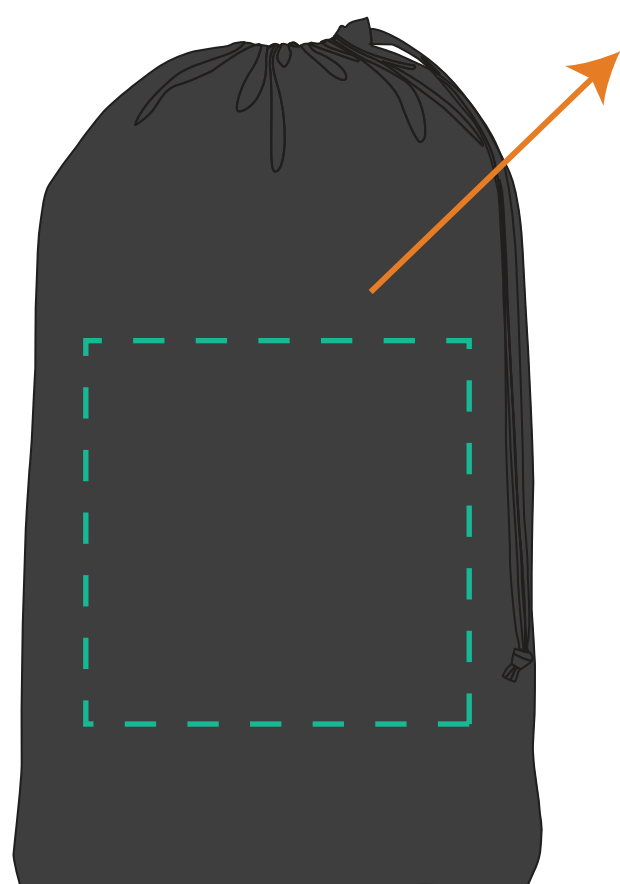

# Z415 | Budget Laundry Bag

Product Size: 18"W x 26-1/2"H

Imprint Area: 10"W x 10"H

(Imprint Area Scaled to Size)

**COMPOSITE  
NOT ACTUAL SIZE**