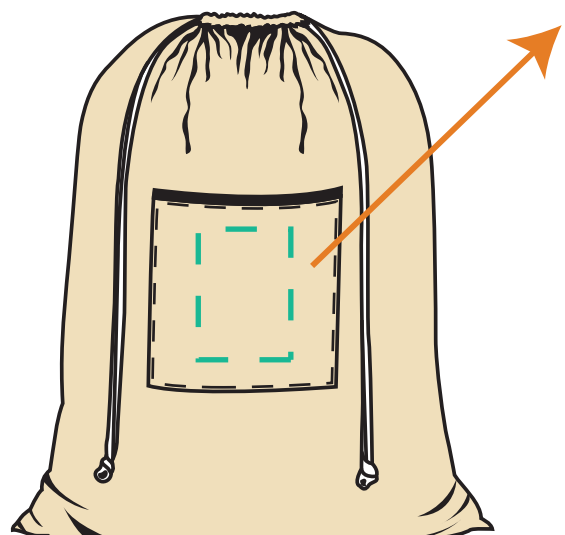

Z417 | Natural Cotton Laundry Bag

Product Size: 19-1/2"W x 25-1/2"H

Imprint Area: 4-1/4"W x 6"H

(Imprint Area Scaled to Size)

**COMPOSITE
NOT ACTUAL SIZE**