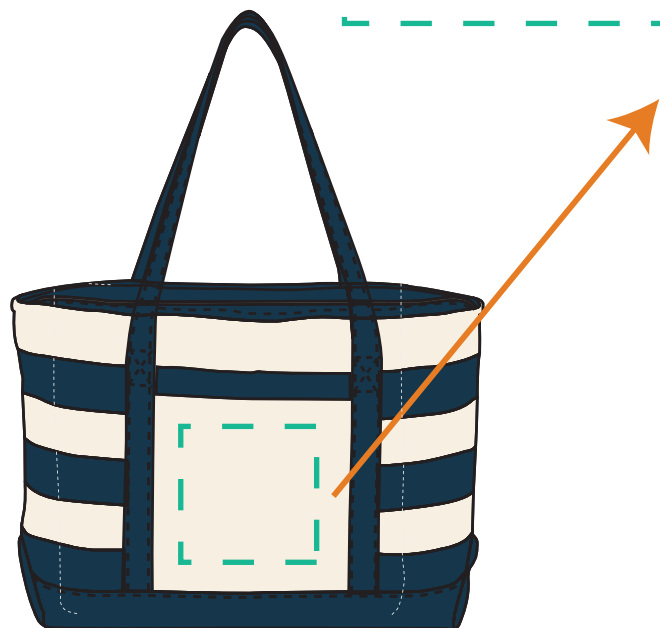

Z446F | Nautical Stripe Cotton Tote-Full Color

Product Size: 23"W x 14"H x 7"D

Imprint Area: 6"W x 6"H

(Imprint Area Scaled to Size)

**COMPOSITE
NOT ACTUAL SIZE**