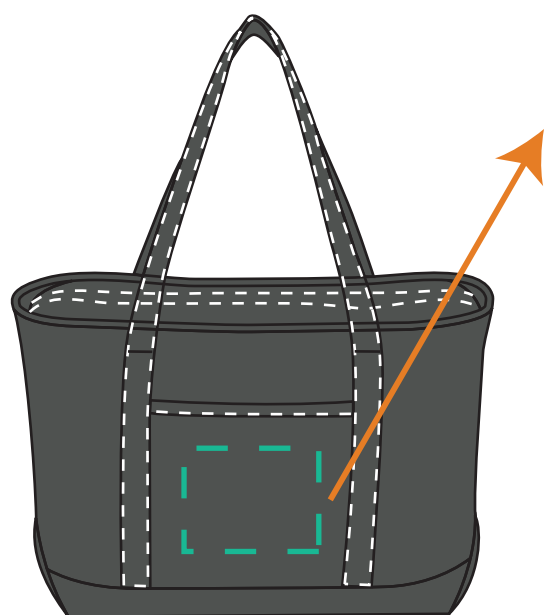

# Z448 | Large Cruiser Cotton Tote Bag

Product Size: 24"W x 14"H x 7"D

Imprint Area: 6-1/2"W x 5"H

(Imprint Area Scaled to Size)

**COMPOSITE  
NOT ACTUAL SIZE**