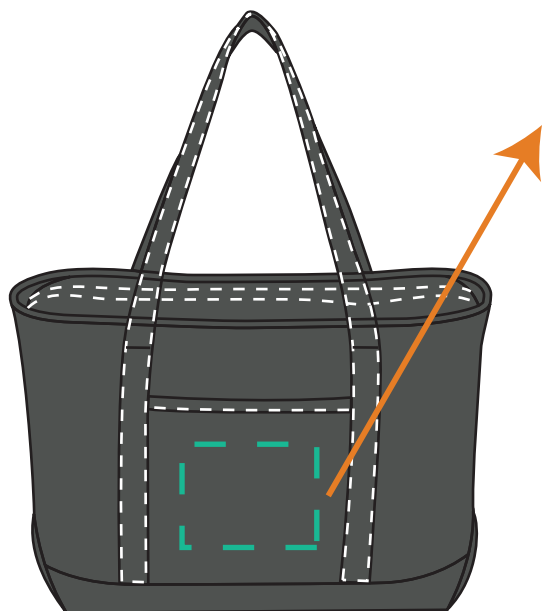

Z448F | Large Cruiser Cotton Tote Bag-Full Color

Product Size: 24"W x 14"H x 7"D

Imprint Area: 6-1/2"W x 5"H

(Imprint Area Scaled to Size)

**COMPOSITE
NOT ACTUAL SIZE**