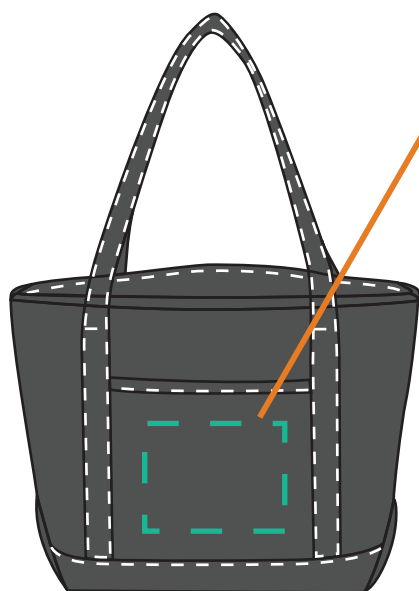

Z450 | Medium Cruiser Cotton Tote Bag

Product Size: 19"W x 13"H x 6-1/2"D

Imprint Area: 6-1/2"W x 5"H

(Imprint Area Scaled to Size)

**COMPOSITE
NOT ACTUAL SIZE**