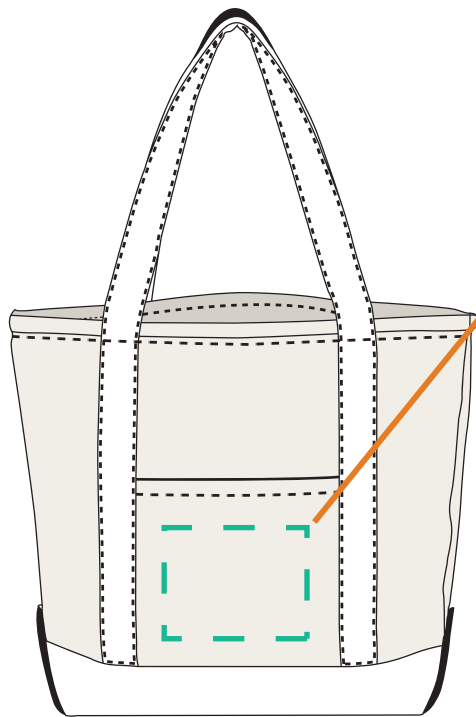

Z455 | Petite Cotton Canvas Boat Tote

Product Size: 15"W x 12"H x 5"D

Imprint Area: 4-1/2"W x 3-1/2"H

(Imprint Area Scaled to Size)

**COMPOSITE
NOT ACTUAL SIZE**