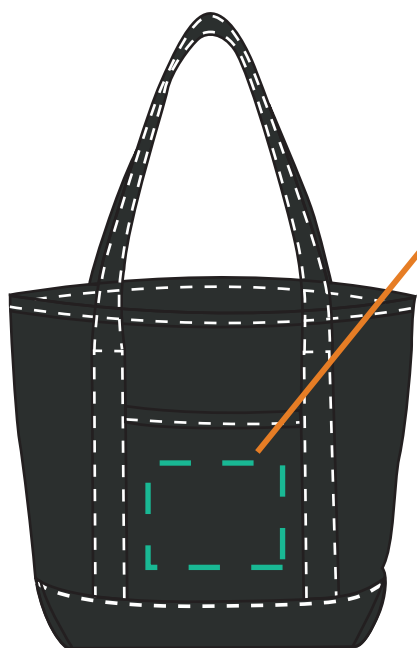

Z456 | Small Cruiser Cotton Tote Bag

Product Size: 15"W x 12"H x 4-3/4"D

Imprint Area: 4-1/2"W x 3-1/2"H

(Imprint Area Scaled to Size)

**COMPOSITE
NOT ACTUAL SIZE**