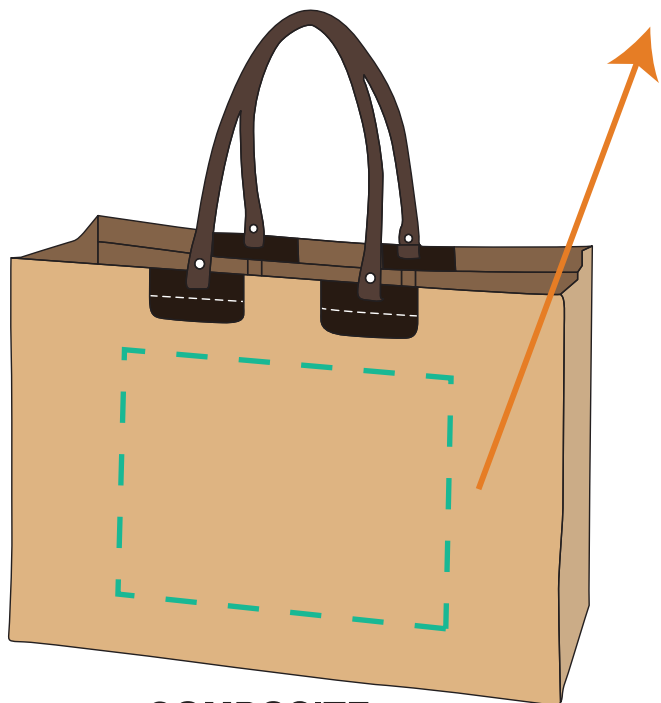

# Z469 | Executive Jute Tote Bag

Product Size: 20"W x 14"H x 9"D

Imprint Area: 12"W x 9"H

(Imprint Area Scaled to Size)

**COMPOSITE  
NOT ACTUAL SIZE**