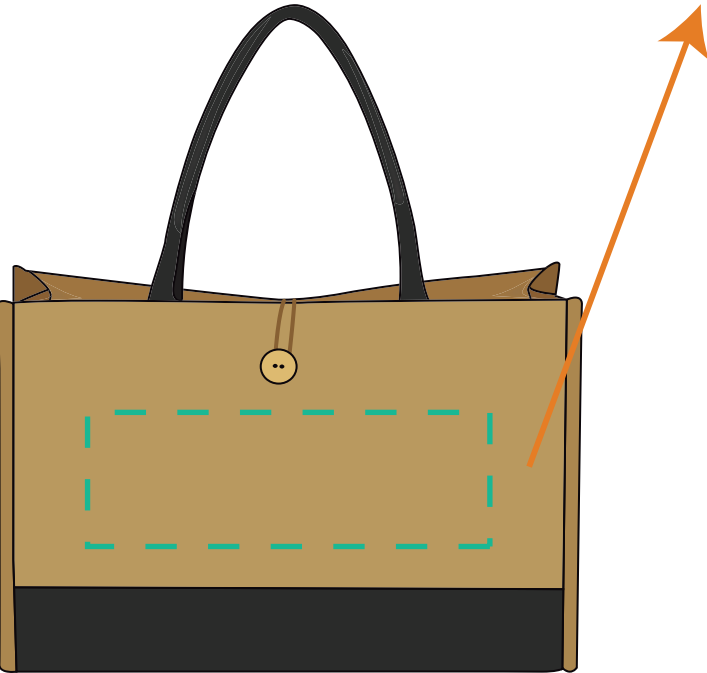

Z470 | Color Block Jute Tote Bag

Product Size: 18"W x 12"H x 4-1/4"D

Imprint Area: 12"W x 4"H

(Imprint Area Scaled to Size)

COMPOSITE
NOT ACTUAL SIZE