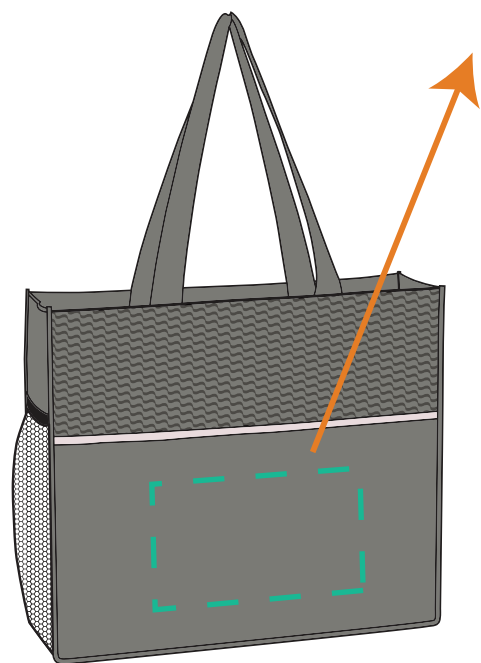

Z479 | Polypropylene Tidal Tote Bag

Product Size: 15"W x 13"H x 3-1/2"D

Imprint Area: 10"W x 6"H

(Imprint Area Scaled to Size)

**COMPOSITE
NOT ACTUAL SIZE**