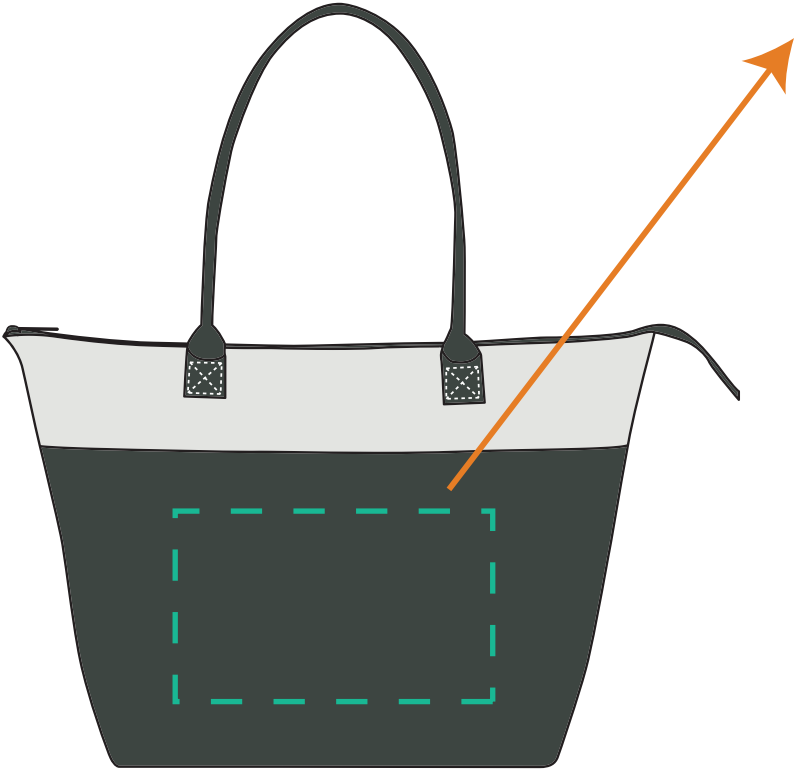

Z492F | Noble Canvas Tote Bag-Full Color

Product Size: 19"W x 13"H x 7-1/4"D

Imprint Area: 10"W x 6"H

(Imprint Area Scaled to Size)

COMPOSITE
NOT ACTUAL SIZE