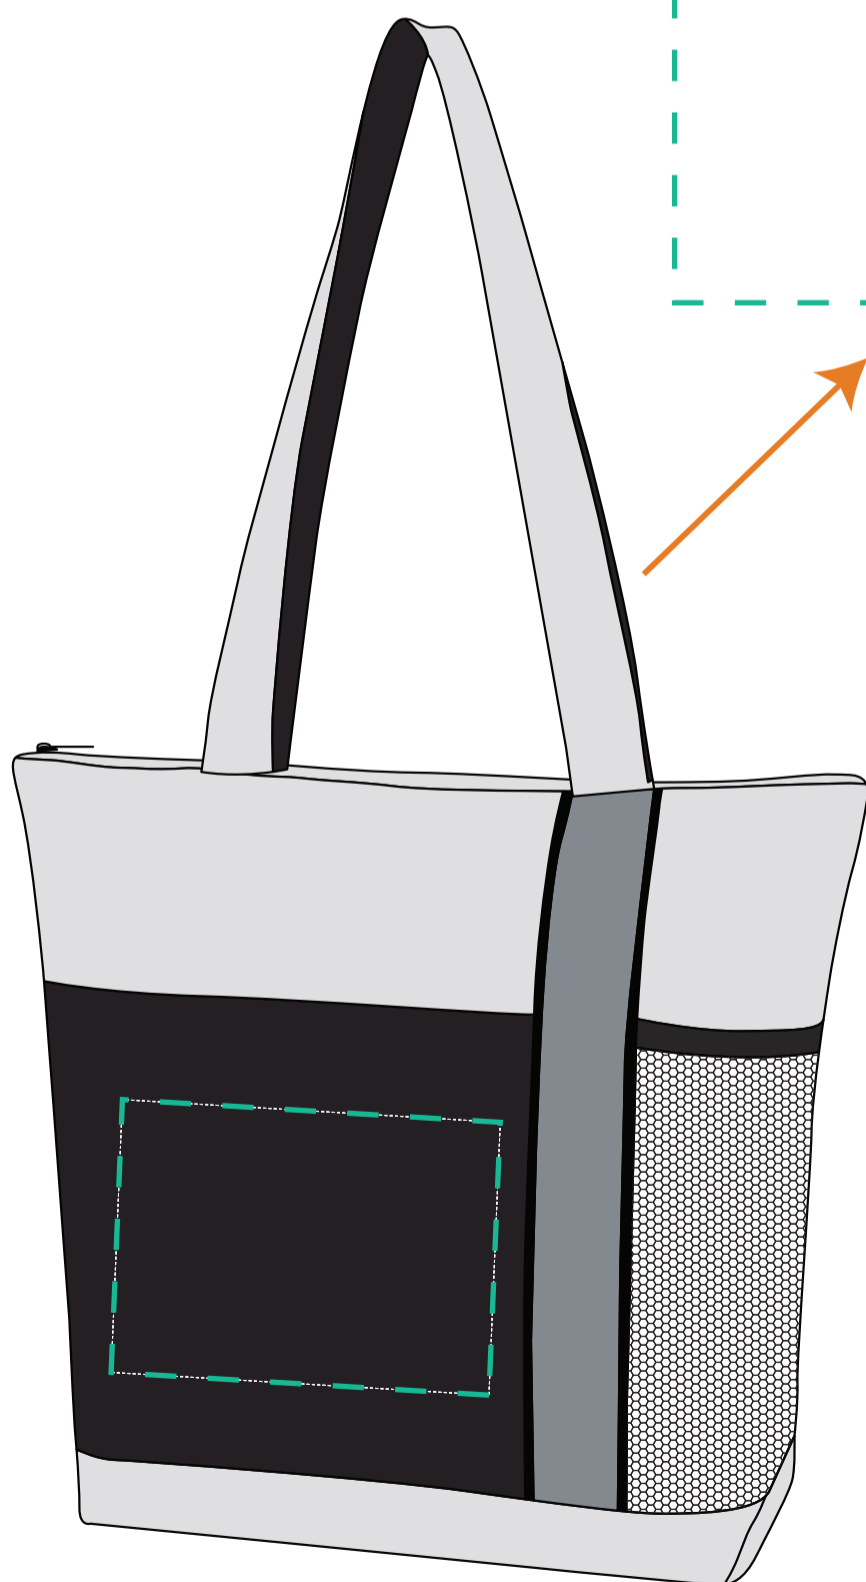

Z521 | Fresh Color Tote Bag

Product Size: 17" W x 14 1/2" H x 4 3/4" D

Imprint Area: 7" W x 5" H

(Imprint Area Scaled to Size)

Back

**COMPOSITE
NOT ACTUAL SIZE**