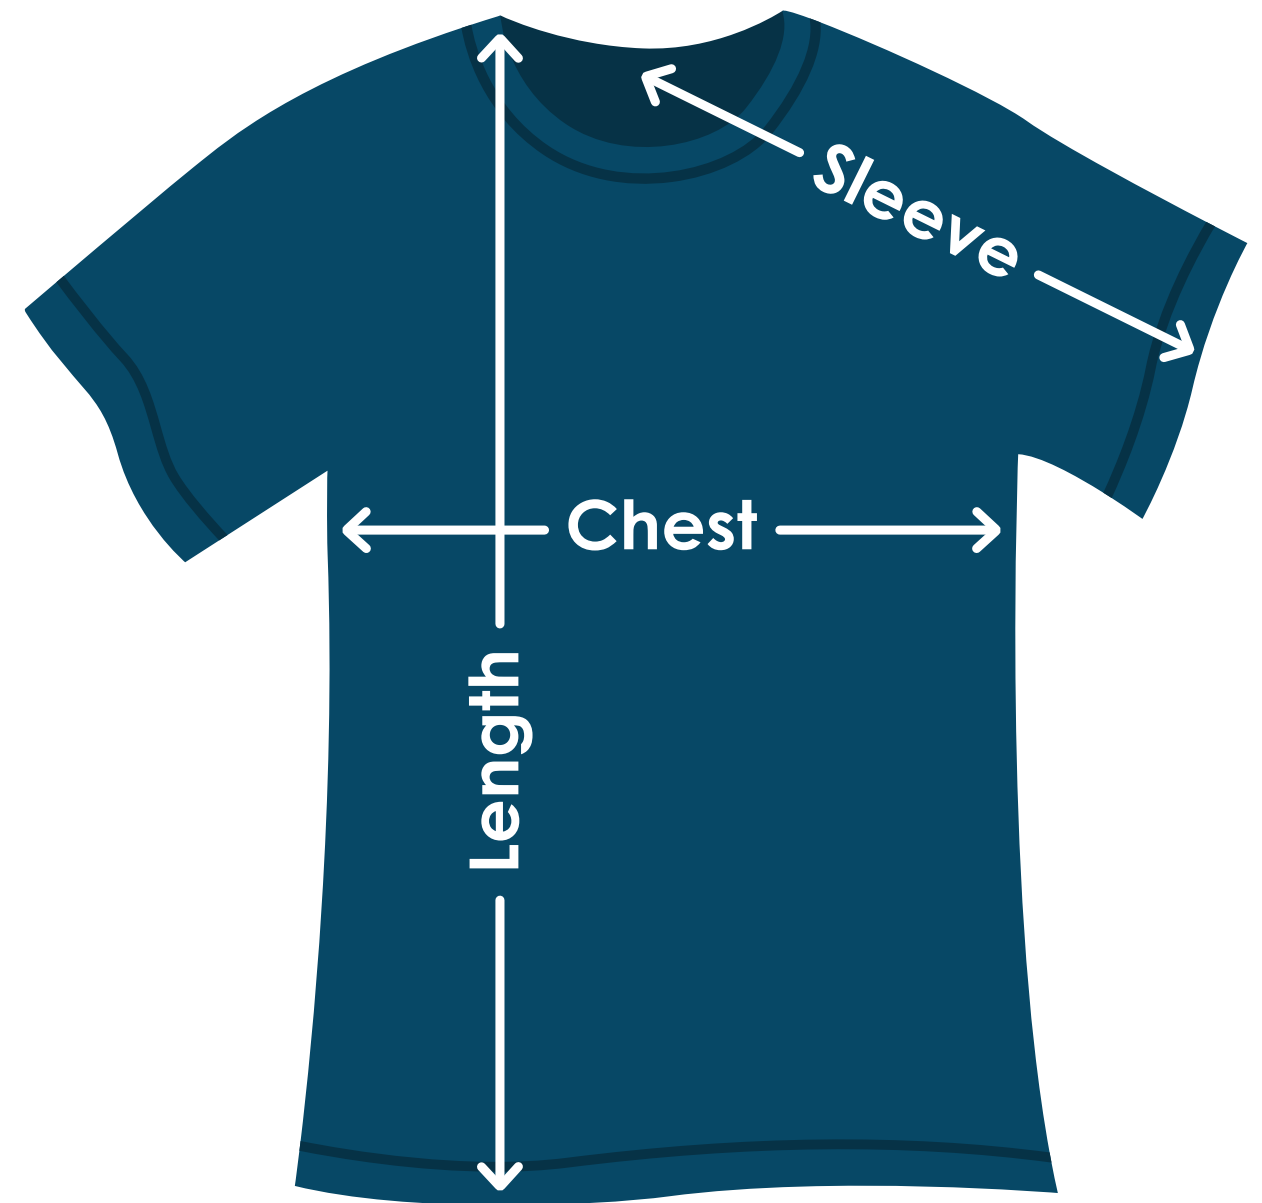

# Next Level Apparel® Crew Neck Fitted T-Shirt

TA106C | TA106CFD | TA106CB

Size	Chest	Sleeves	Length
XS	17-1/2"	7"	27"
S	19"	7-1/2"	28"
M	20-1/2"	8"	29"
L	22"	8-1/2"	30"
XL	24"	9"	31"
2XL	26"	9-1/2"	32"
3XL	28"	10"	33"
4XL	30"	10-1/2"	34"
5XL	32"	11"	35"
6XL	34"	11-1/2"	36"

### Chest:

Measured across the chest one inch below armhole when laid flat.

### Sleeves:

Measured from center back neck, down shoulder to finished sleeve hem.

### Length:

Measured from high point of shoulder to finished hem at back.