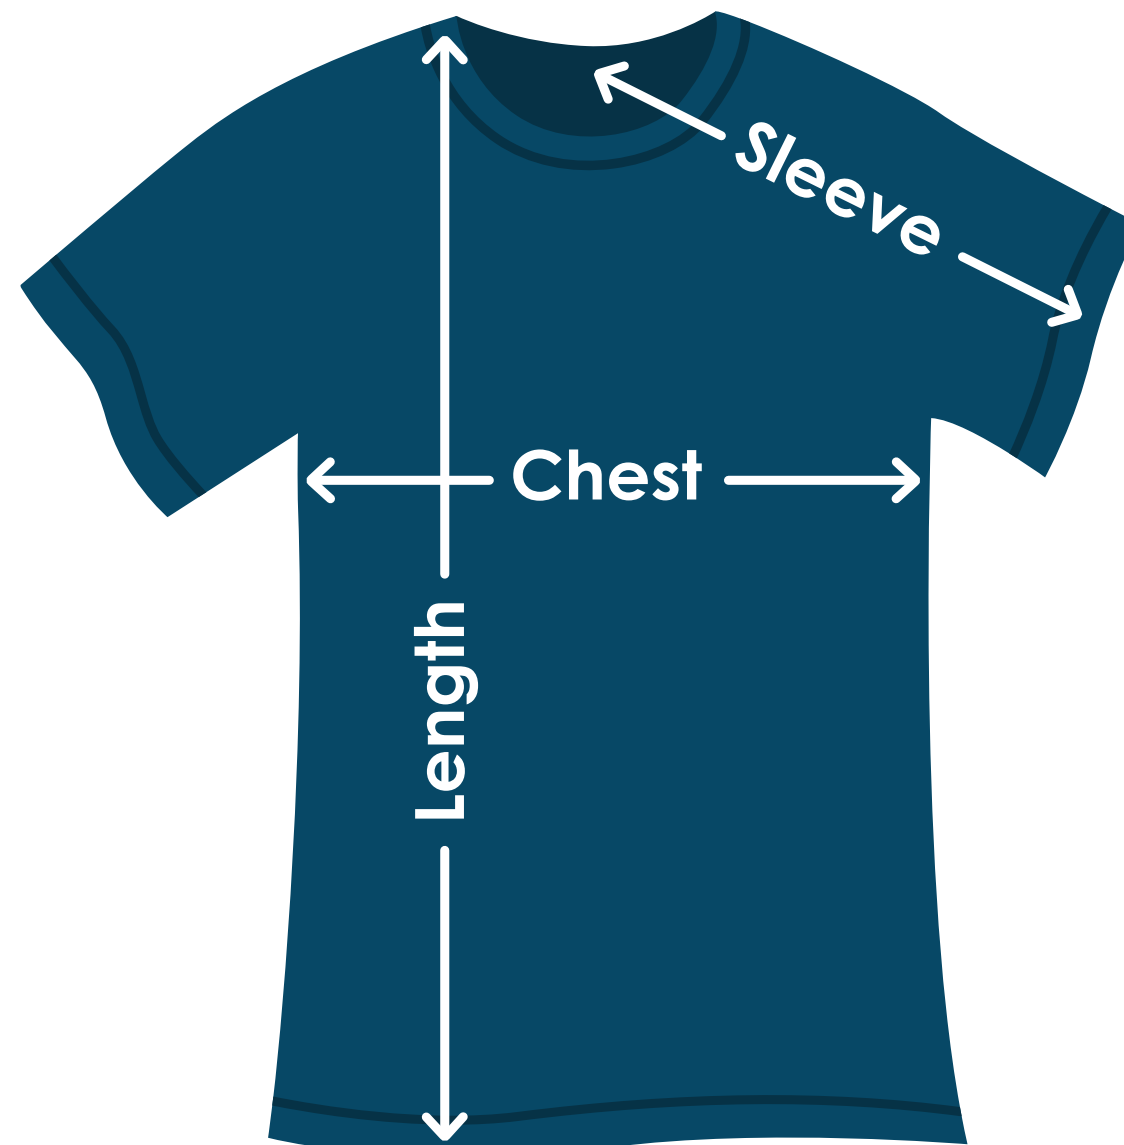

Safety Colors Gildan® Ultra Cotton® Youth T-Shirt

TA115SC | TA115SCFD | TA115SCB

Size	Chest	Sleeves	Length
XS	16"	13-1/2"	20-1/2"
S	17"	14-1/2"	22"
M	18"	15-1/2"	23-1/2"
L	19"	16-1/2"	25"
XL	20"	17-1/2"	26-1/2"
X	X	X	X
X	X	X	X
X	X	X	X

Fit: Classic

Measuring Tips

Chest:

Measured across the chest one inch below armhole when laid flat.

Sleeves:

Measured from center back neck, down shoulder to finished sleeve hem.

Length:

Measured from high point of shoulder to finished hem at back.