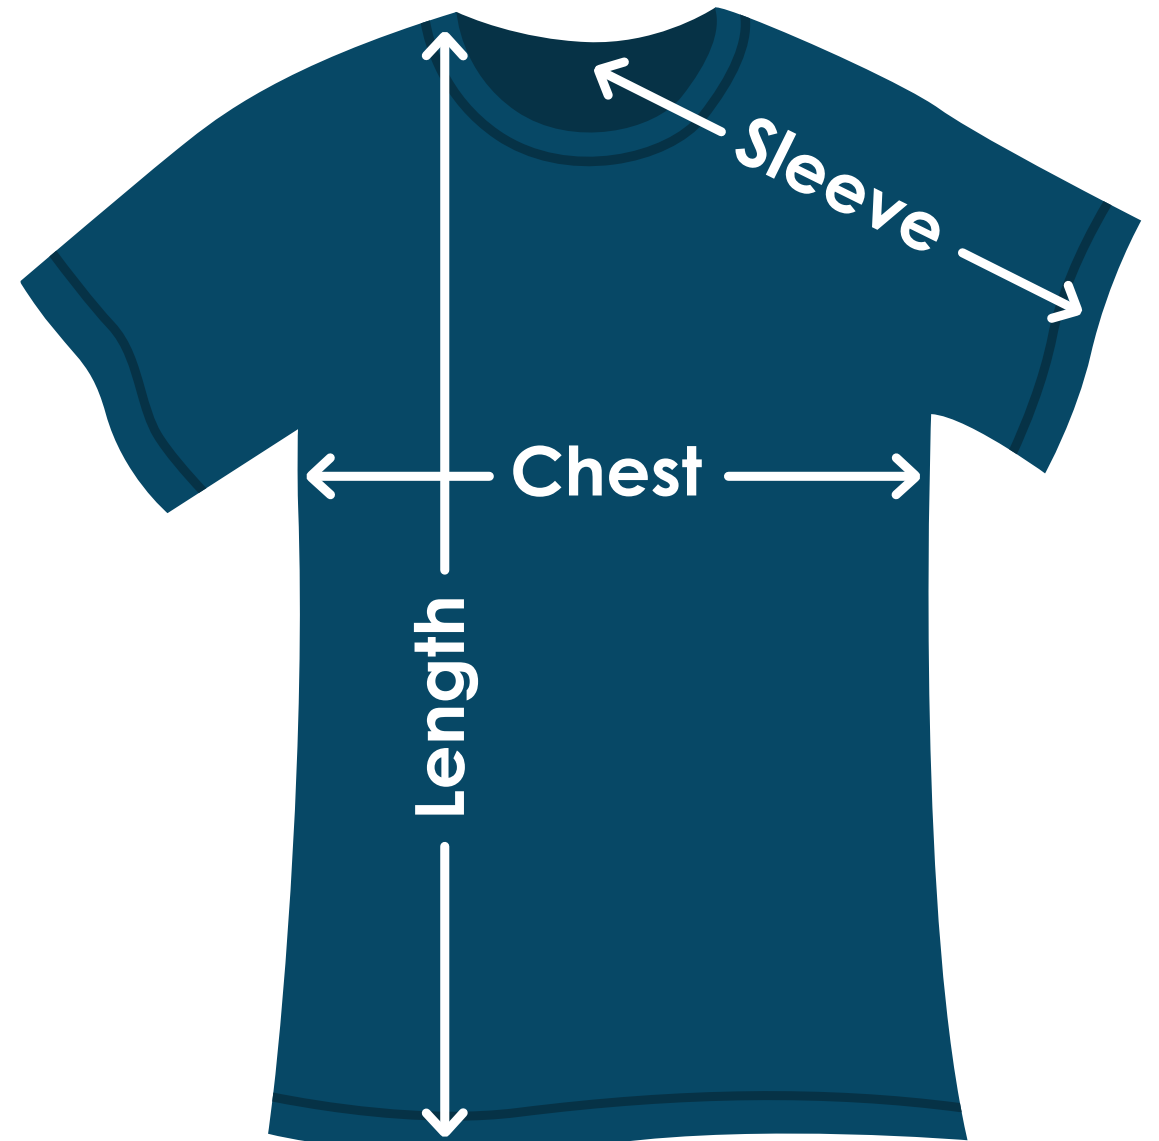

White Gildan® Ultra Cotton® Youth T-Shirt

TA115W | TA115WFD | TA115WB

Size	Chest	Sleeves	Length
XS	16"	13-1/2"	20-1/2"
S	17"	14-1/2"	22"
M	18"	15-1/2"	23-1/2"
L	19"	16-1/2"	25"
XL	20"	17-1/2"	26-1/2"
X	X	X	X
X	X	X	X
X	X	X	X

Fit: Classic

Measuring Tips

Chest:

Measured across the chest one inch below armhole when laid flat.

Sleeves:

Measured from center back neck, down shoulder to finished sleeve hem.

Length:

Measured from high point of shoulder to finished hem at back.