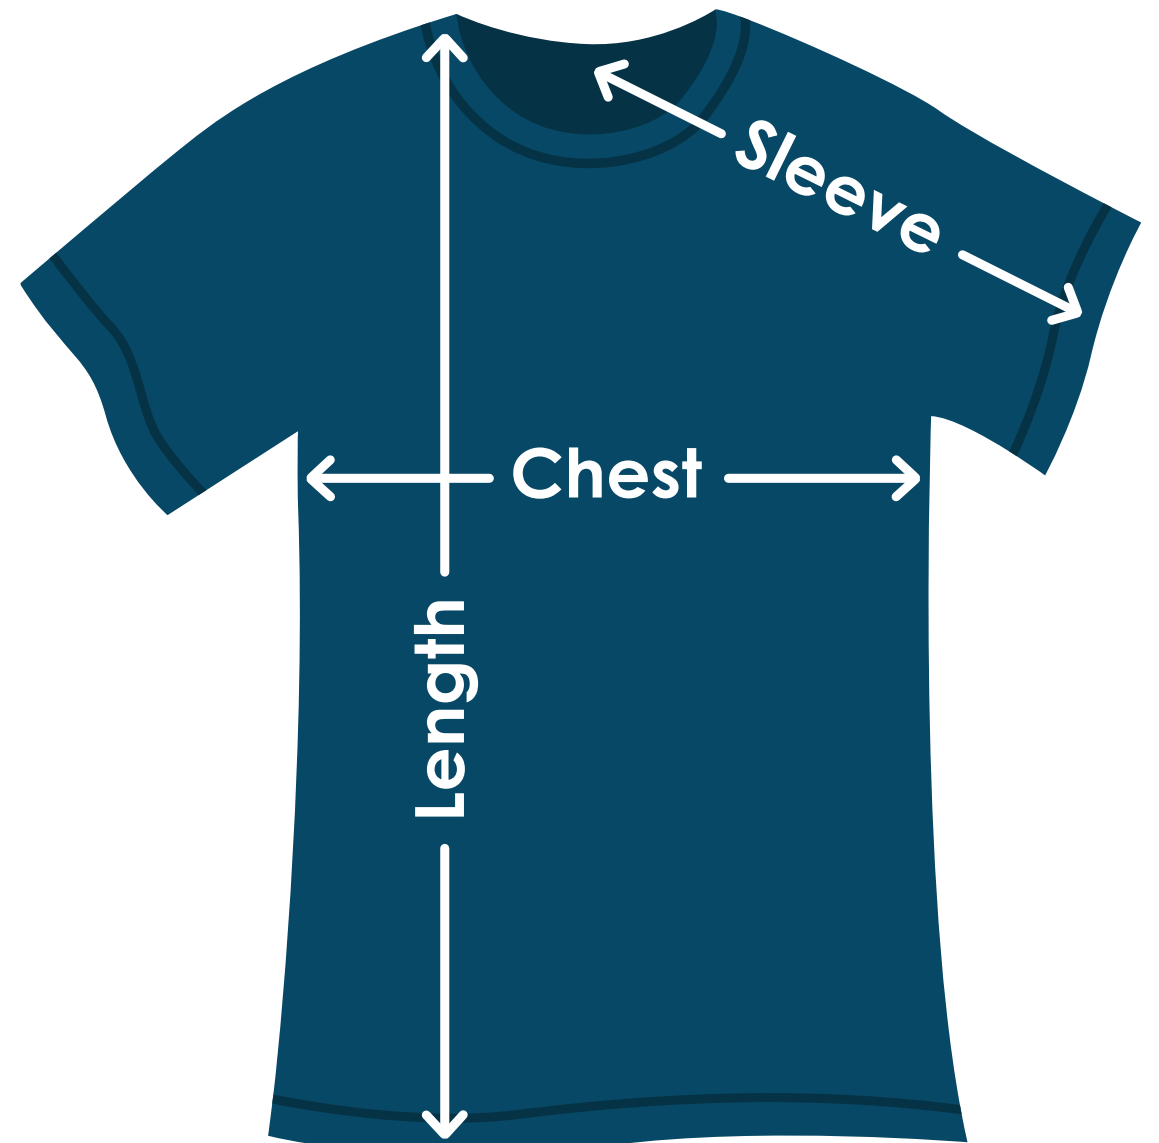

# Gildan® Heavy Cotton™ Youth T-Shirt

TA116C | TA116CFD | TA116CB

Size	Chest	Sleeves	Length
XS	16"	13-1/2"	20-1/2"
S	17"	14-1/2"	22"
M	18"	15-1/2"	23-1/2"
L	19"	16-1/2"	25"
XL	20"	17-1/2"	26-1/2"
X	X	X	X
X	X	X	X
X	X	X	X

### Chest:

Measured across the chest one inch below armhole when laid flat.

### Sleeves:

Measured from center back neck, down shoulder to finished sleeve hem.

### Length:

Measured from high point of shoulder to finished hem at back.