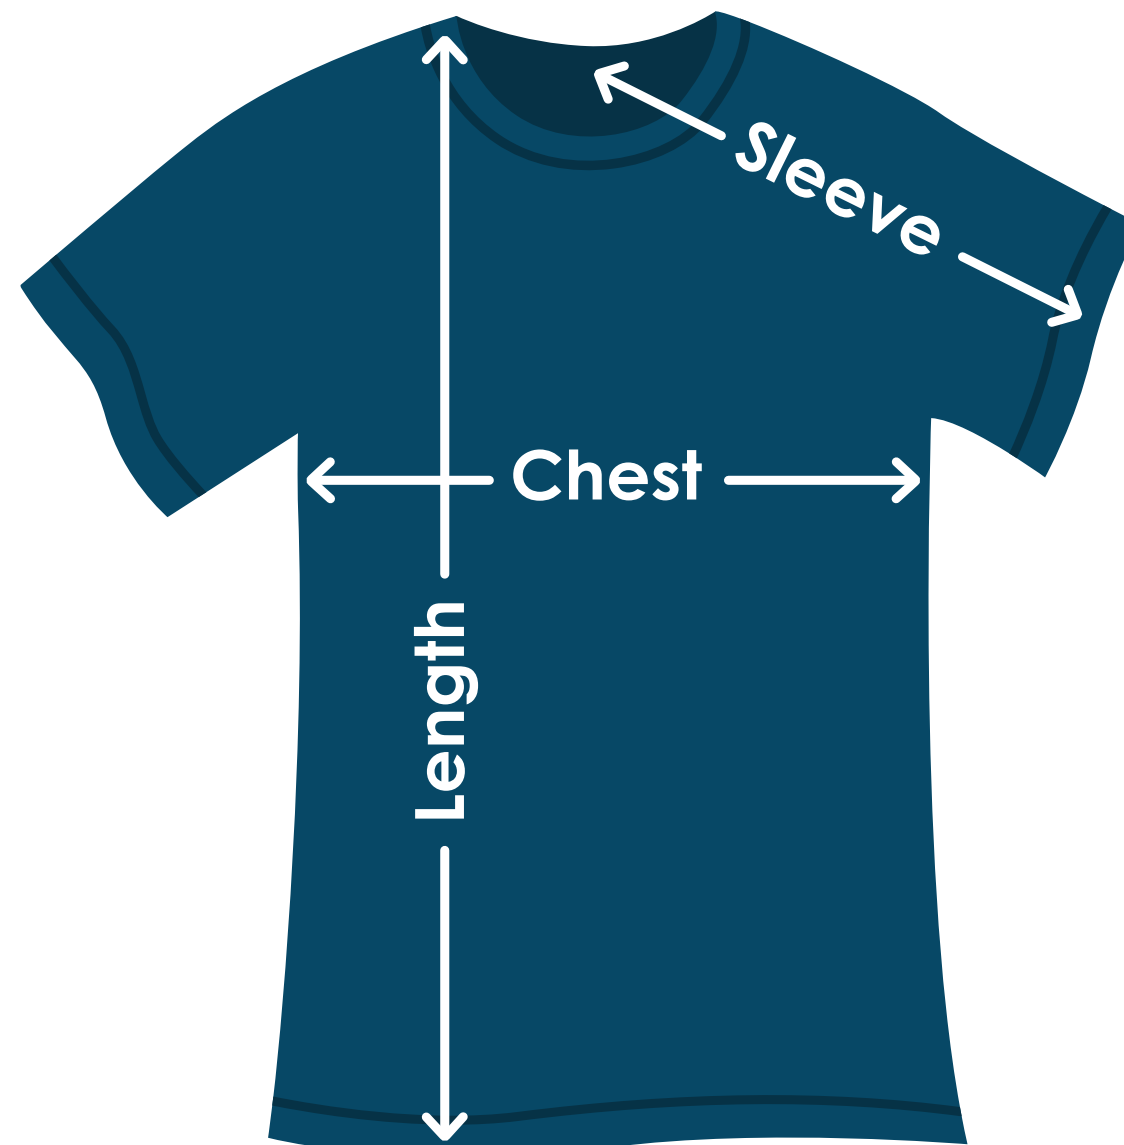

# White Gildan® Heavy Cotton™ Youth T-Shirt

TA116W | TA116WFD | TA116WB

Size	Chest	Sleeves	Length
XS	16"	13-1/2"	20-1/2"
S	17"	14-1/2"	22"
M	18"	15-1/2"	23-1/2"
L	19"	16-1/2"	25"
XL	20"	17-1/2"	26-1/2"
X	X	X	X
X	X	X	X
X	X	X	X

### Chest:

Measured across the chest one inch below armhole when laid flat.

### Sleeves:

Measured from center back neck, down shoulder to finished sleeve hem.

### Length:

Measured from high point of shoulder to finished hem at back.