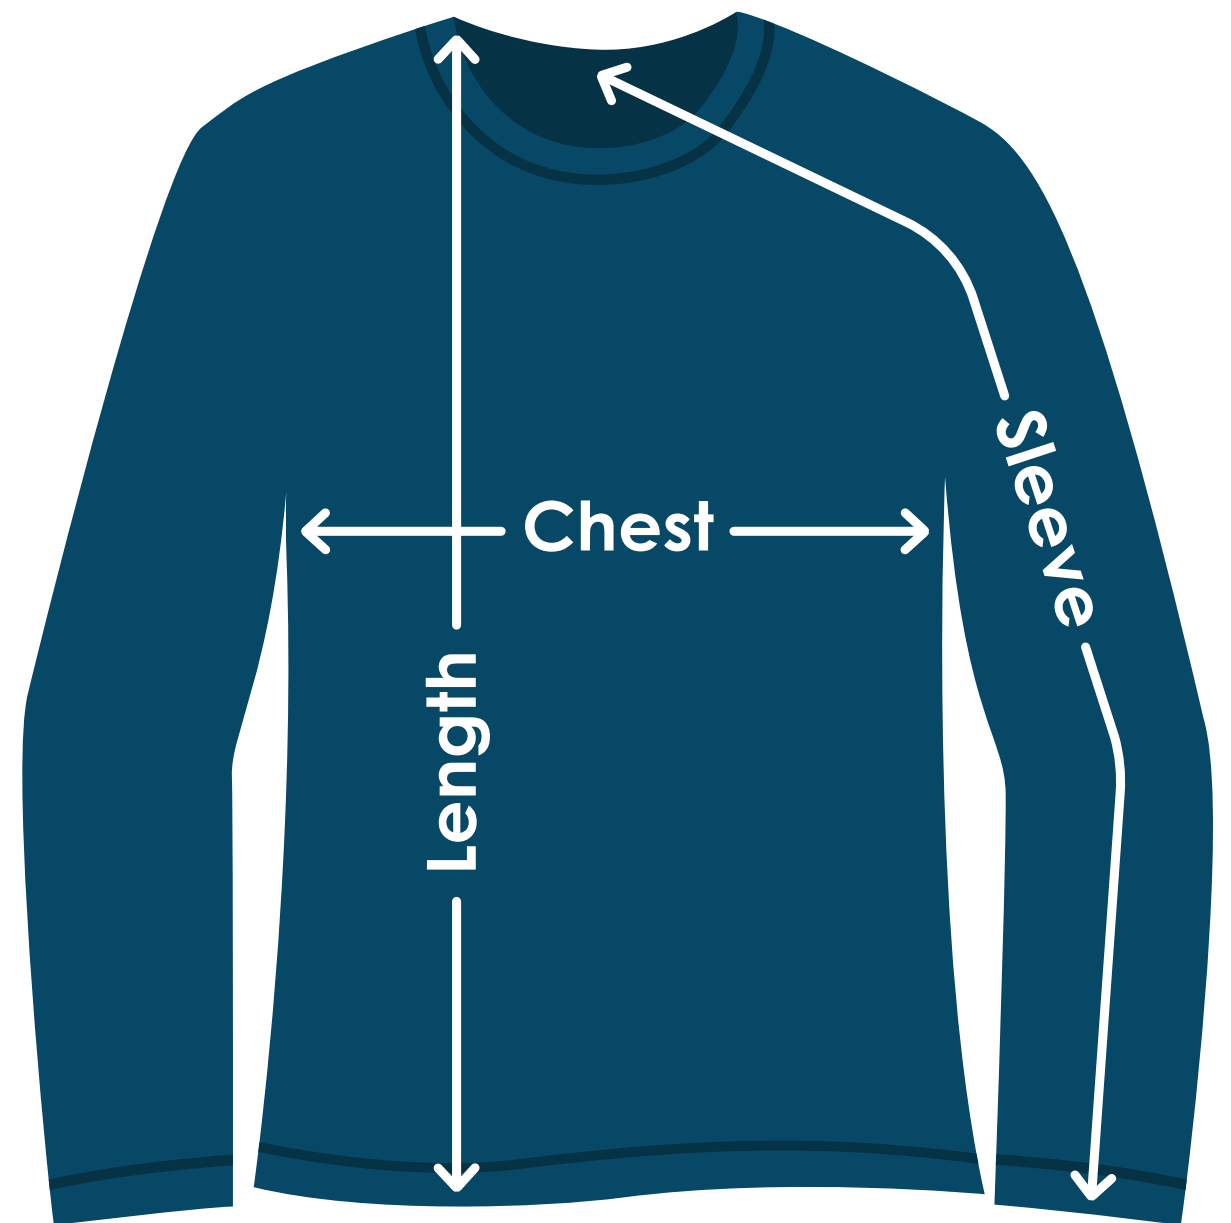

# Safety Colors Gildan® Ultra Cotton® Long Sleeve T-Shirt

TA119SC | TA119SCFD | TA119SCB

Size	Chest	Sleeves	Length
S	18"	33-1/2"	28"
M	20"	35"	29"
L	22"	36-1/2"	30"
XL	24"	38"	31"
2XL	26"	39-1/2"	32"
3XL	28"	39-1/2"	33"
4XL	30"	40"	34"
5XL	32"	40-1/2"	35"

Fit: Classic

### Chest:

Measured across the chest one inch below armhole when laid flat.

### Length:

Measured from high point of shoulder to finished hem at back.