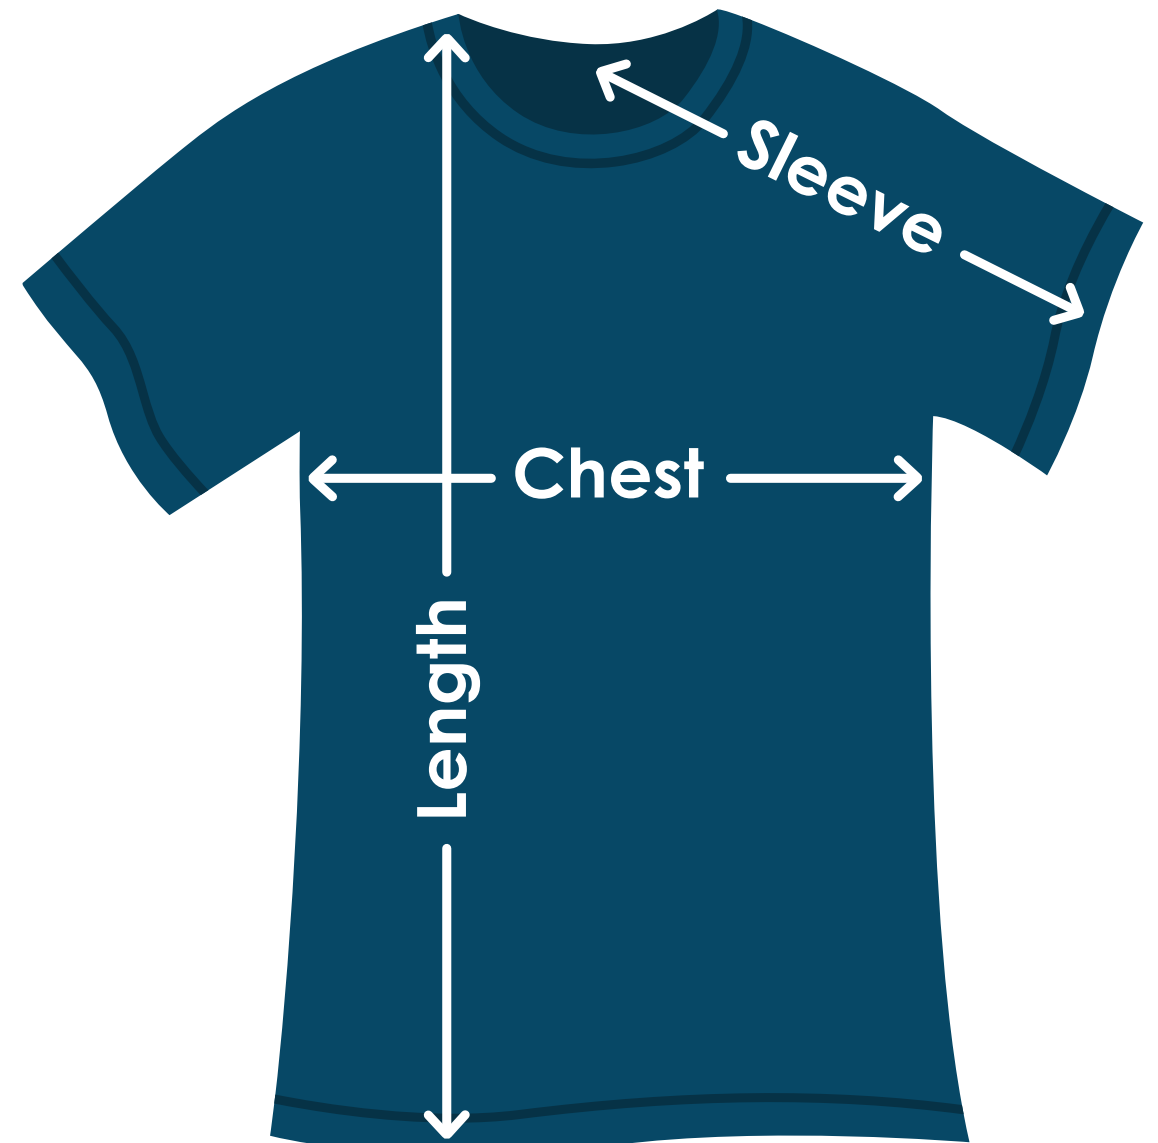

White Port & Company® Youth Performance Blend T-Shirt

TA197W | TA197WFD | TA197WB

Size	Chest	Sleeves	Length
XS	15-1/4"	12-1/2"	20"
S	16"	13-1/2"	21-1/2"
M	17"	14-1/2"	23"
L	18"	15-1/2"	25"
XL	19-1/2"	16-1/2"	27"
X	X	X	X
X	X	X	X
X	X	X	X

Fit: Classic

Measuring Tips

Chest:

Measured across the chest one inch below armhole when laid flat.

Sleeves:

Measured from center back neck, down shoulder to finished sleeve hem.

Length:

Measured from high point of shoulder to finished hem at back.