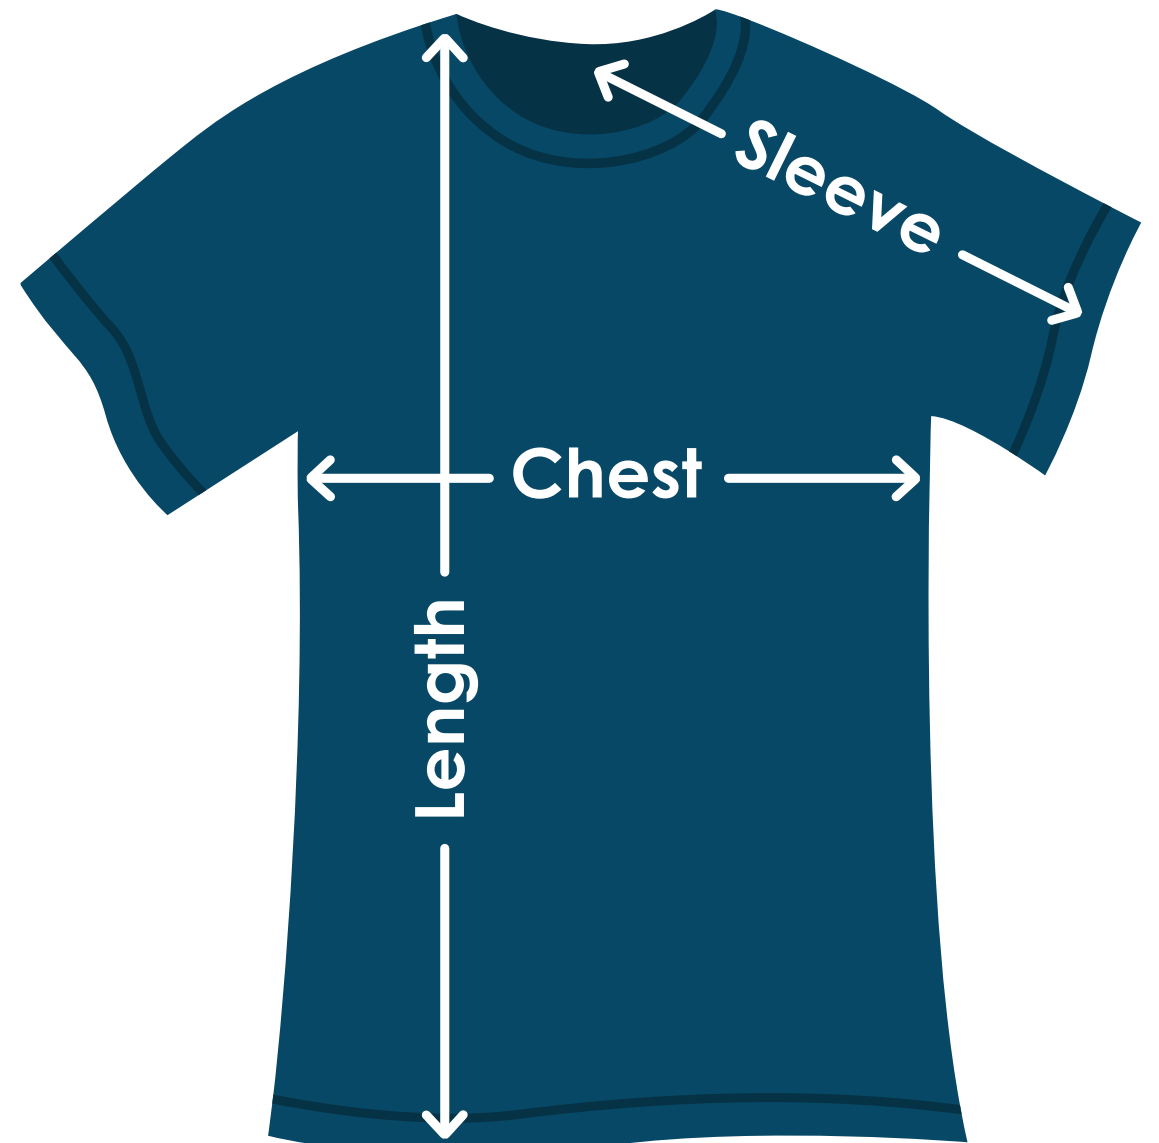

Nike® Youth Legend Tee

TA207 | TA207FD

Size	Chest	Sleeves	Length
XS (6/8)	14-1/4"	4-7/8"	19-1/4"
S (10/12)	15"	5-1/4"	20-1/2"
M (14/16)	16-1/8"	5-1/2"	21-5/8"
L (18/20)	17-3/8"	5-7/8"	23-1/8"
XL (22/24)	18-3/4"	6-3/8"	24-1/2"
X	X	X	X
X	X	X	X
X	X	X	X

Fit: Classic

Measuring Tips

Chest:

Measured across the chest one inch below armhole when laid flat.

Sleeves:

Measured from center back neck, down shoulder to finished sleeve hem.

Length:

Measured from high point of shoulder to finished hem at back.