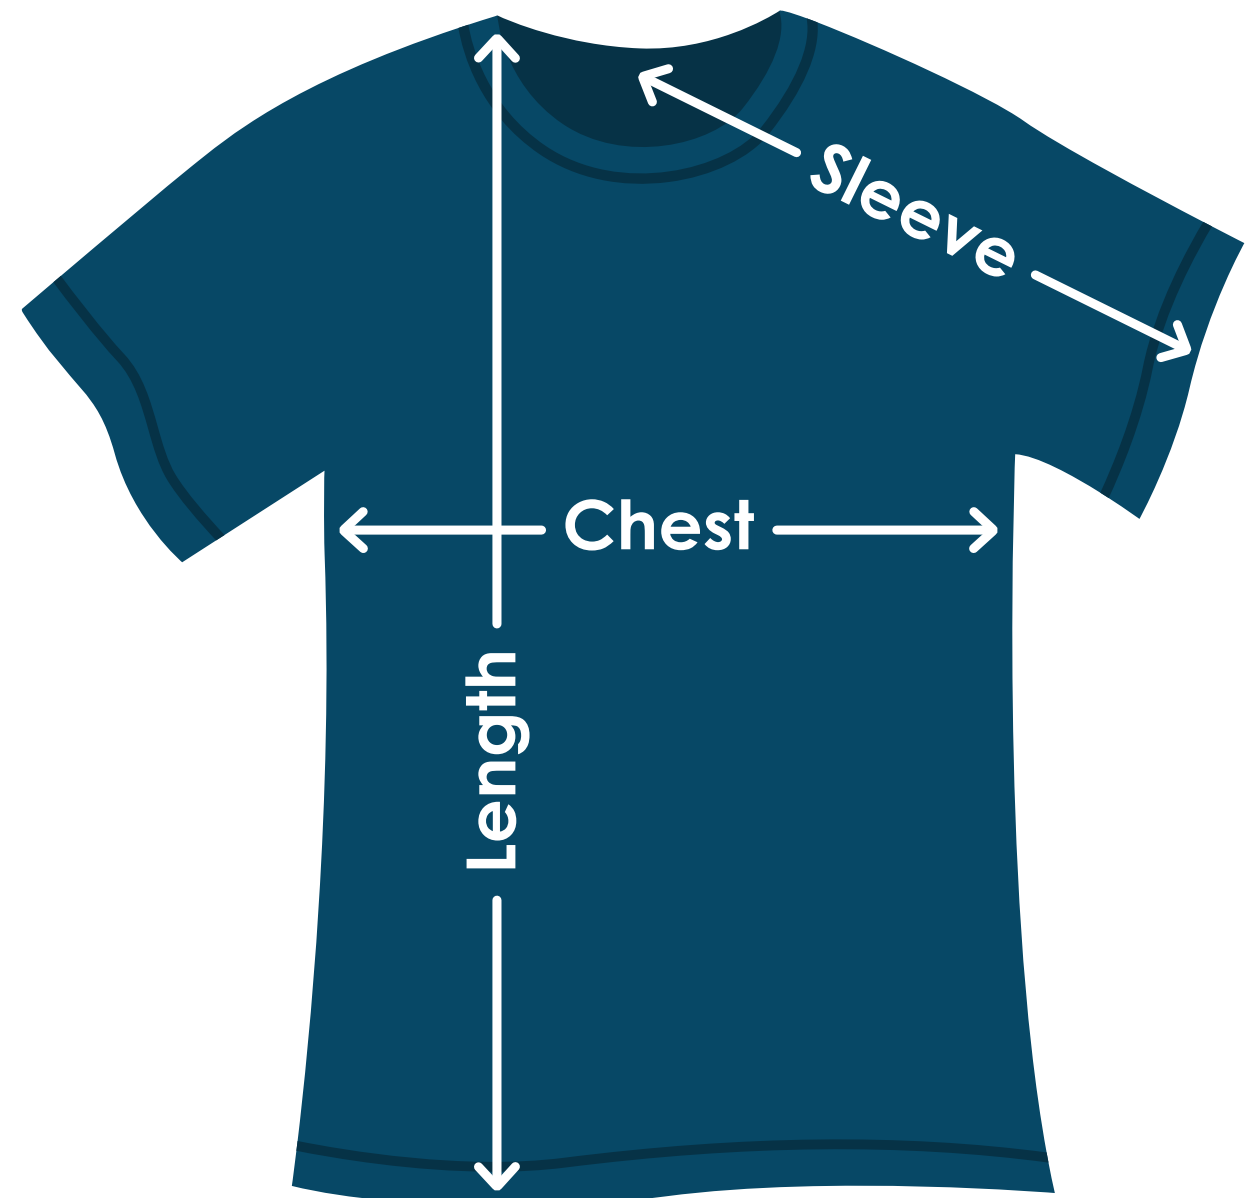

Econscious Unisex Committed Heathered T-Shirt

TA259 | TA259FD | TA259B

Size	Chest	Sleeves	Length
S (10/12)	18"	7"	28"
M (14/16)	20"	7-1/2"	29"
L (18/20)	22"	8"	30"
XL (22/24)	24"	8-1/2"	31"
2XL	26"	9"	32"
X	X	X	X
X	X	X	X
X	X	X	X

Fit: Classic

Measuring Tips

Chest:

Measured across the chest one inch below armhole when laid flat.

Sleeves:

Measured from center back neck, down shoulder to finished sleeve hem.

Length:

Measured from high point of shoulder to finished hem at back.