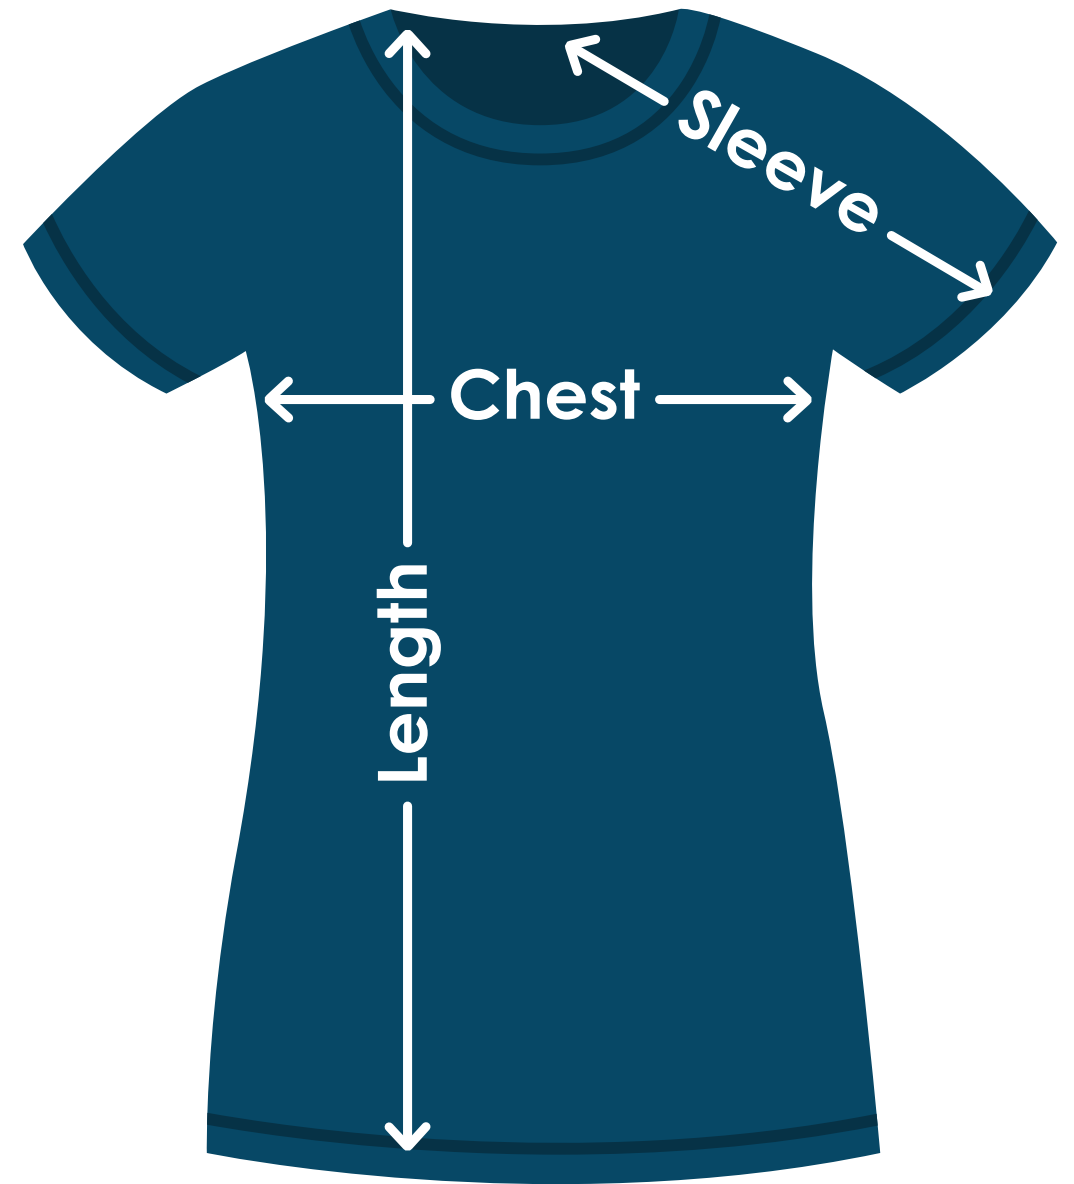

White Gildan® Softstyle® Midweight Ladies' T-Shirt

TA274W | TA274WFD | TA274WB

Size	Chest	Sleeves	Length
S (10/12)	17"	13-3/4"	25-1/2"
M (14/16)	19"	14-1/2"	26"
L (18/20)	21"	15-1/4"	27"
XL (22/24)	23"	16-1/4"	28"
2XL	25"	17"	28-1/2"
3XL	27"	18"	29"
X	X	X	X
X	X	X	X

Fit: Ladies'

Measuring Tips

Chest:

Measured across the chest one inch below armhole when laid flat.

Sleeves:

Measured from center back neck, down shoulder to finished sleeve hem.

Length:

Measured from high point of shoulder to finished hem at back.