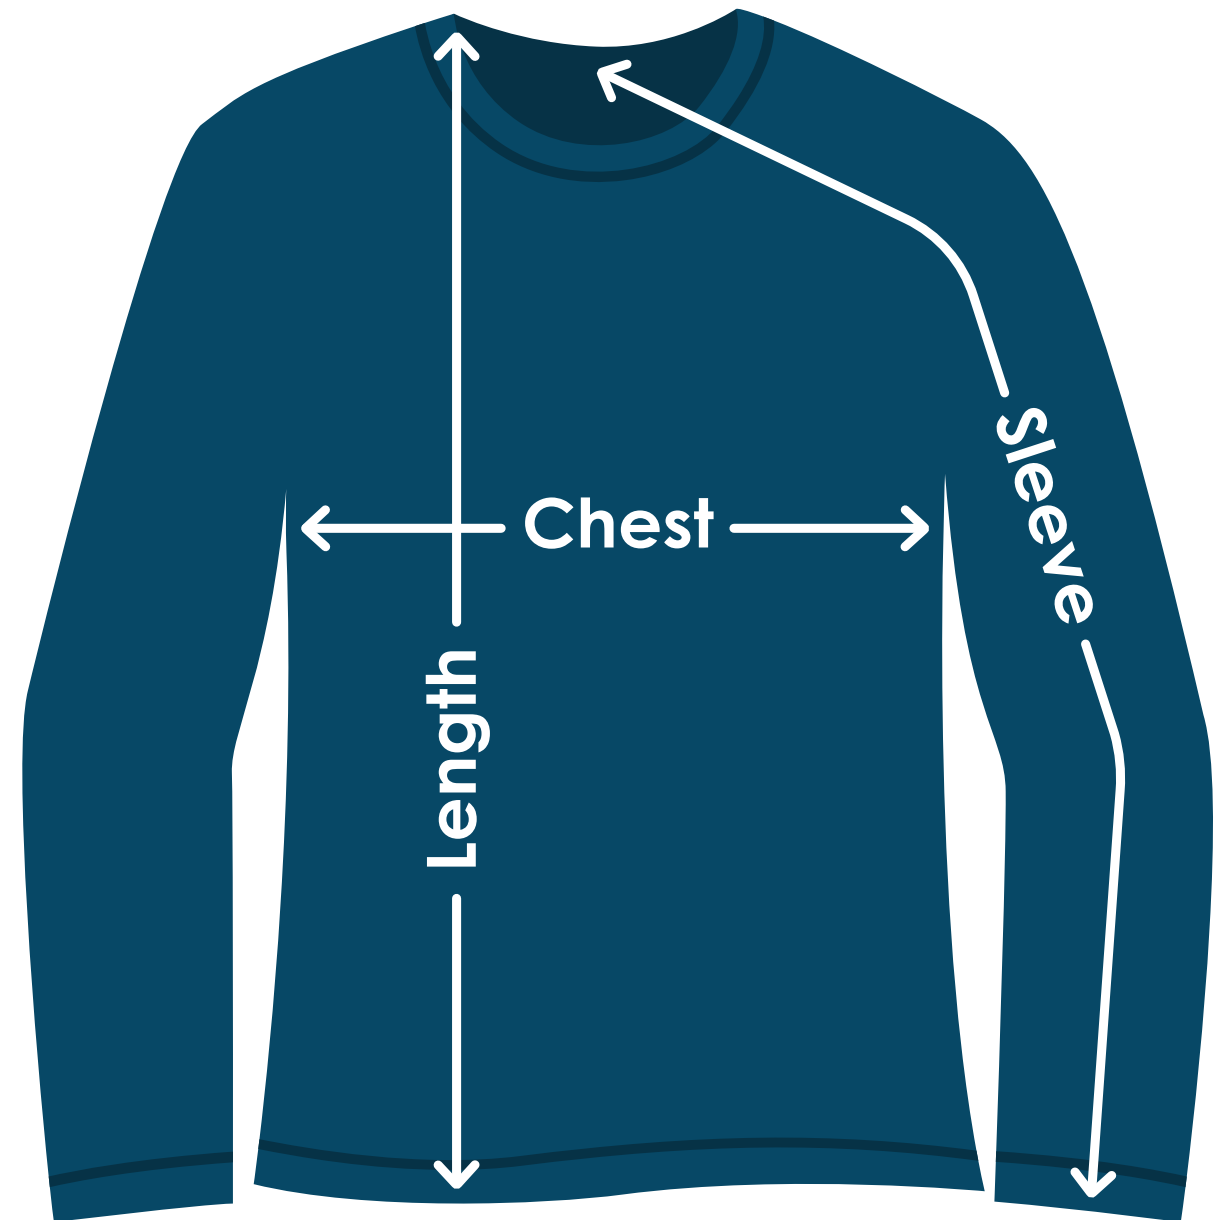

Sport-Tek® Posi-UV® Pro Long Sleeve Tee

TA277 | TA277FD | TA277B

Size	Chest	Sleeves	Length
XS	18"	34-1/4"	26-3/4"
S	19-1/2"	35"	27-3/4"
M	21"	35-3/4"	28-3/4"
L	22-1/2"	36-1/2"	29-3/4"
XL	24"	37-1/4"	30-3/4"
2XL	25-1/2"	38"	31-3/4"
3XL	27-1/2"	38-3/4"	32-1/4"
4XL	29-1/4"	39-1/2"	32-3/4"

Fit: Regular

Measuring Tips

Chest:

Measured across the chest one inch below armhole when laid flat.

Sleeves:

Measured from center back neck, down shoulder to finished sleeve hem.

Length:

Measured from high point of shoulder to finished hem at back.