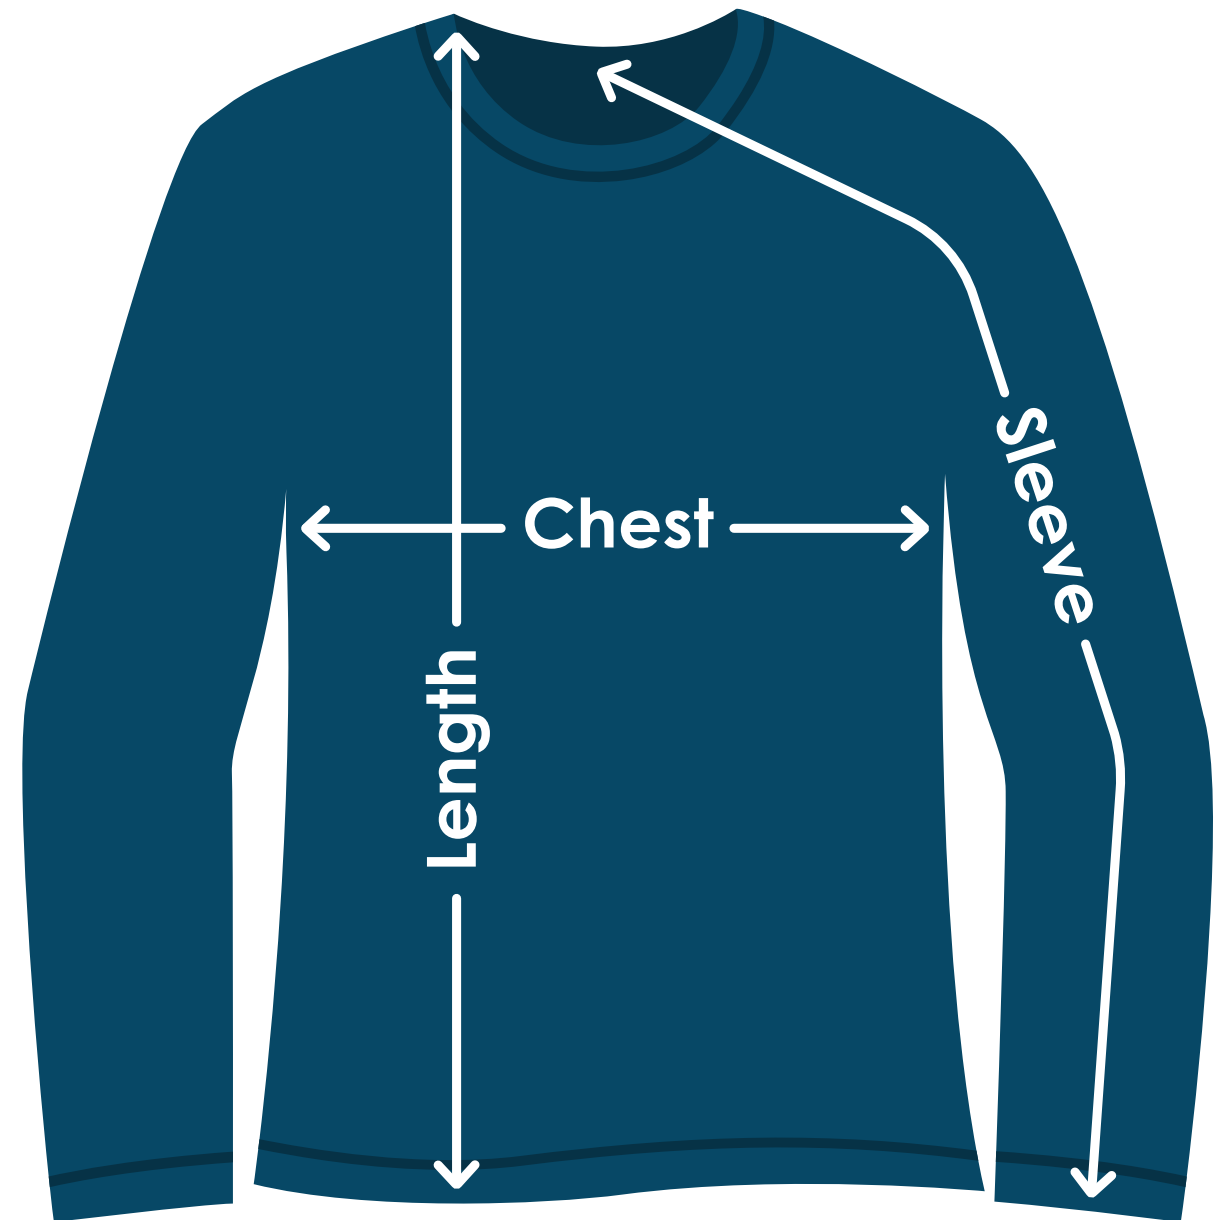

Sport-Tek® Long Sleeve Ultimate Performance Crew

TA279 | TA279FD | TA279B

Size	Chest	Sleeves	Length
XS	18-1/2"	32-1/2"	27-1/2"
S	20"	33-1/4"	28-1/2"
M	21-1/2"	34-1/4"	29-1/2"
L	23"	35"	30-1/2"
XL	24-1/2"	35-1/2"	31-1/2"
2XL	26"	36"	32-1/2"
3XL	28"	36-3/4"	33"
4XL	30"	37-1/2"	33-1/2"

Fit: Slim

Measuring Tips

Chest:

Measured across the chest one inch below armhole when laid flat.

Sleeves:

Measured from center back neck, down shoulder to finished sleeve hem.

Length:

Measured from high point of shoulder to finished hem at back.