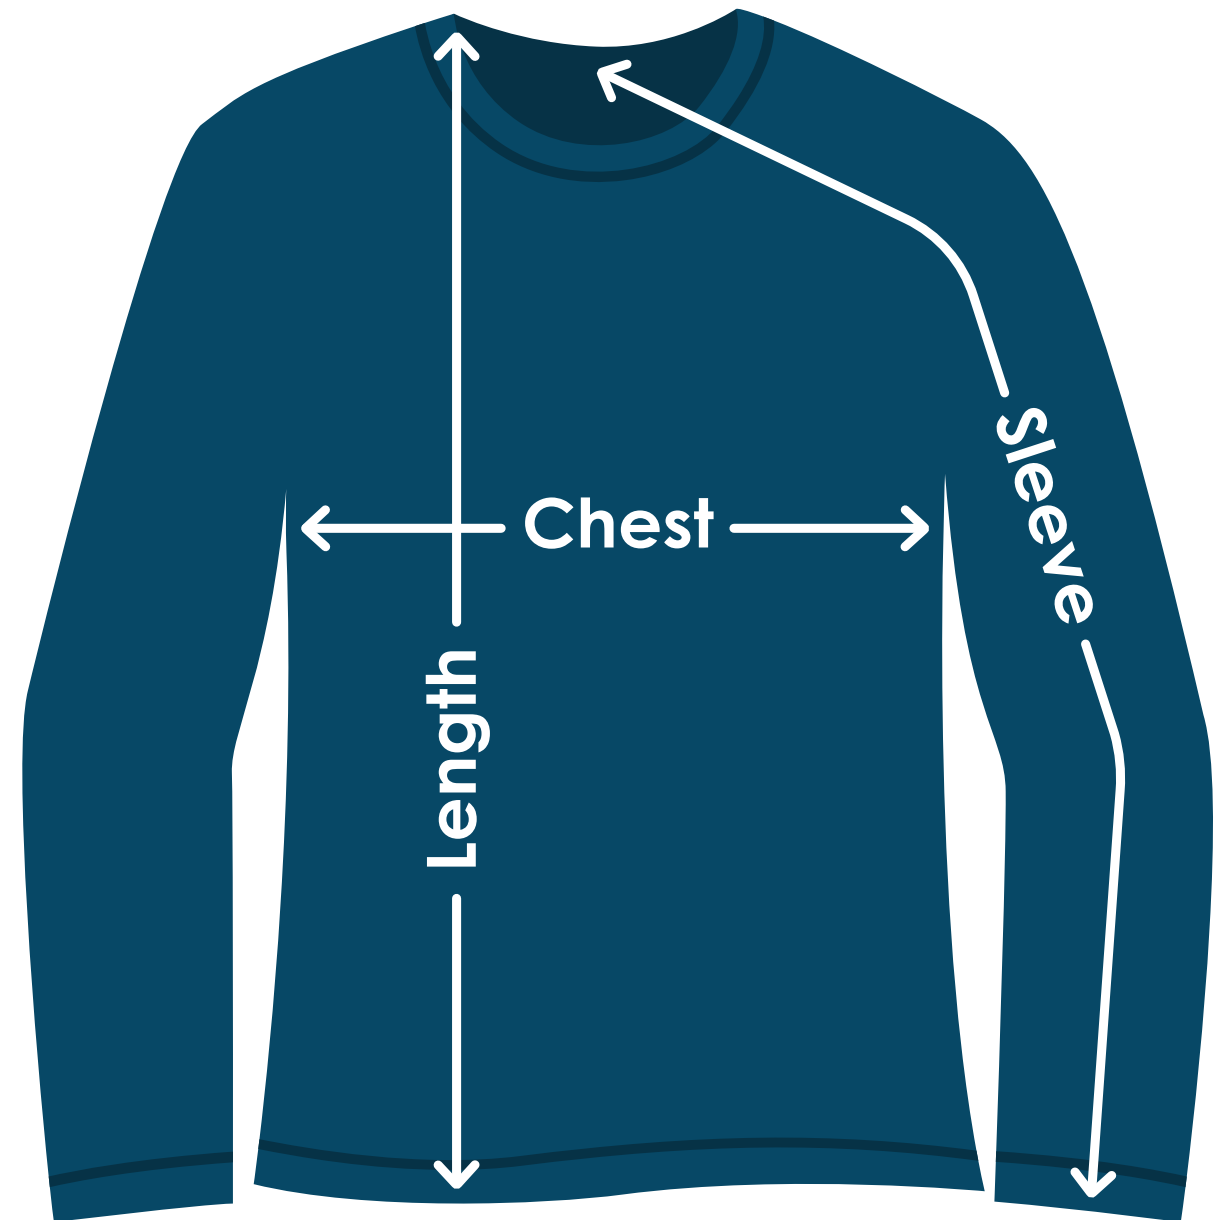

# Sport-Tek® Long Sleeve Heather Contender™ Tee

TA280 | TA280FD | TA280B

Size	Chest	Sleeves	Length
XS	18-1/2"	33-3/4"	27"
S	20"	34-1/2"	28"
M	21-1/2"	35-1/4"	29"
L	23"	36"	30"
XL	24-1/2"	36-3/4"	31"
2XL	26"	37-1/2"	32"
3XL	28"	38-1/4"	32-1/2"
4XL	30"	39"	33"

Fit: Slim

### Chest:

Measured across the chest one inch below armhole when laid flat.

### Length:

Measured from high point of shoulder to finished hem at back.