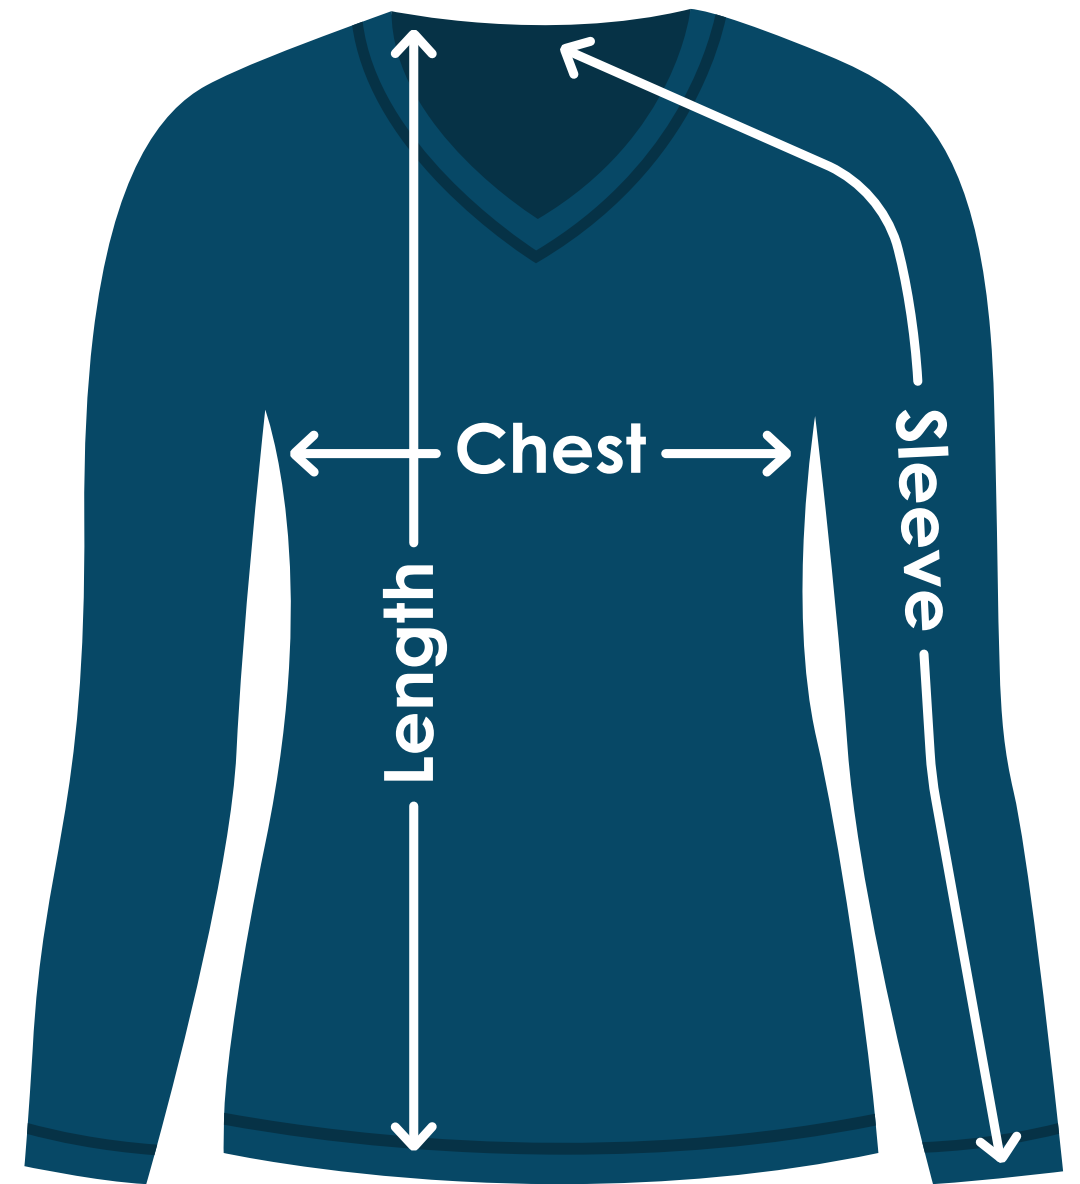

# Sport-Tek® Ladies' Long Sleeve PosiCharge® Competitor™ V-Neck Tee

TA284 | TA284B | TA284FD

Size	Chest	Sleeves	Length
XS	17-3/4"	31"	25"
S	18-3/4"	31-1/2"	25-1/2"
M	19-3/4"	32"	26"
L	21-1/4"	32-1/2"	27"
XL	22-3/4"	33"	28"
2XL	24-1/4"	33-1/2"	29"
3XL	26-1/4"	34"	29-1/2"
4XL	28-1/4"	34"	30"

### Chest:

Measured across the chest one inch below armhole when laid flat.

### Sleeves:

Measured from center back neck, down shoulder to finished sleeve hem.

### Length:

Measured from high point of shoulder to finished hem at back.