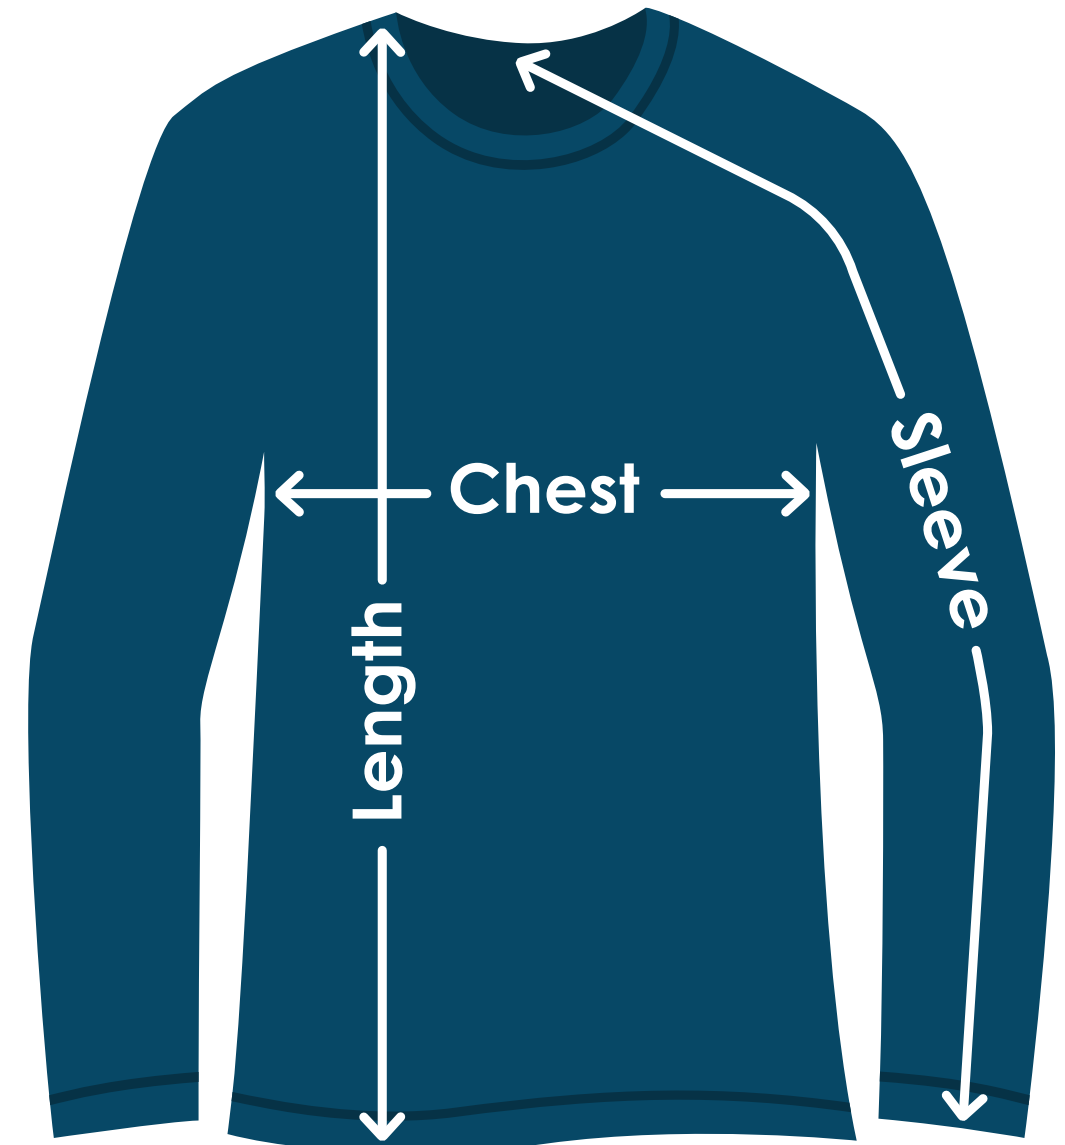

Sport-Tek® Youth Long Sleeve PosiCharge® Competitor™ Tee

TA286 | TA286FD | TA286B

Size	Chest	Sleeves	Length
XS (4)	15-1/4"	25-1/2"	20"
S (6/8)	16"	26-1/2"	21-1/2"
M (10/12)	17"	27-1/2"	23"
L (14/16)	18"	28-1/2"	25"
XL (18/20)	19-1/2"	30"	27"
X	X	X	X
X	X	X	X
X	X	X	X

Fit: Classic

Measuring Tips

Chest:

Measured across the chest one inch below armhole when laid flat.

Sleeves:

Measured from center back neck, down shoulder to finished sleeve hem.

Length:

Measured from high point of shoulder to finished hem at back.