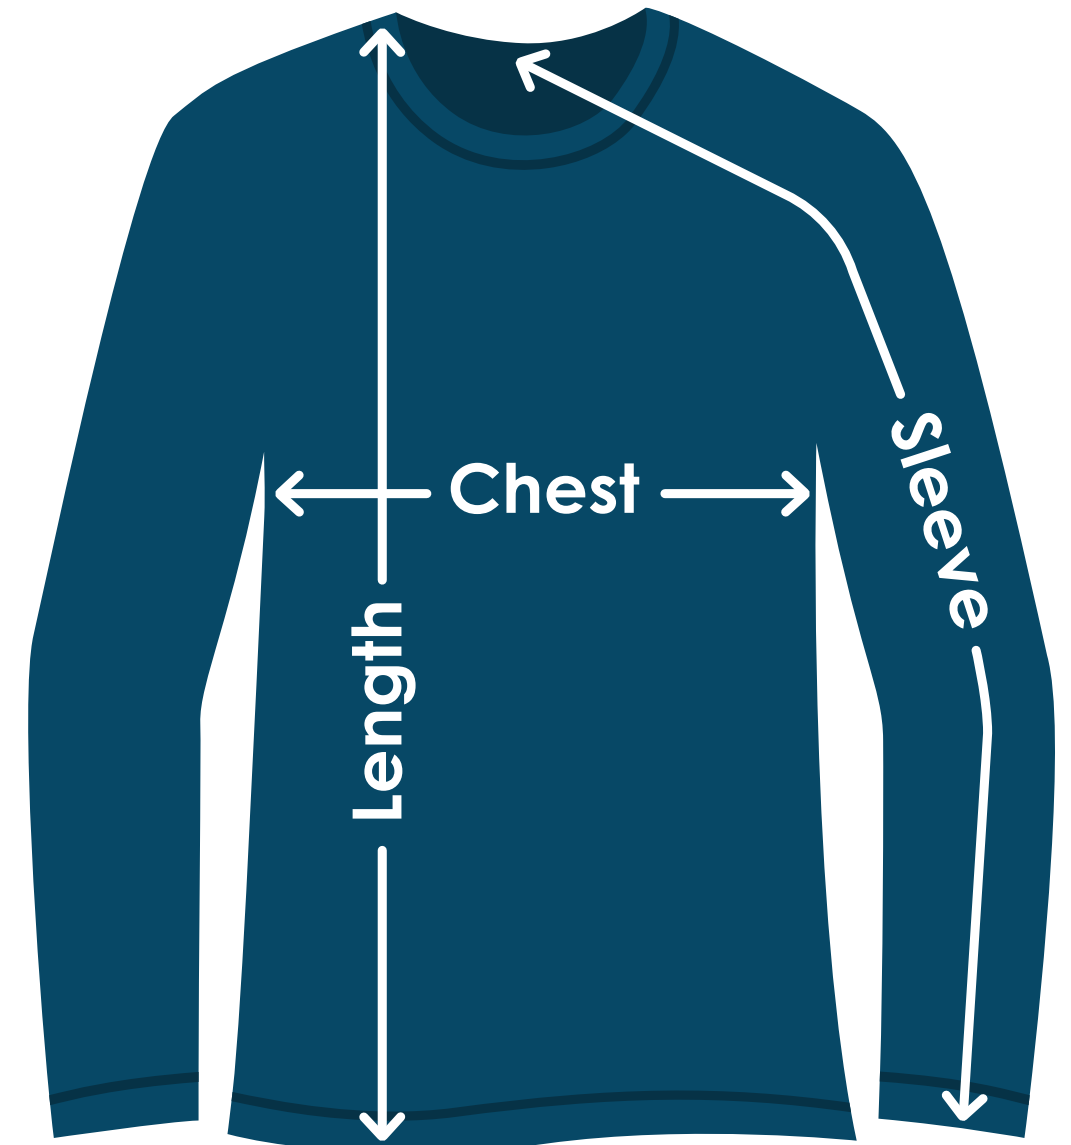

# Sport-Tek® Youth Posi-UV® Pro Long Sleeve Tee

TA287 | TA287FD | TA287B

Size		Chest	Sleeves	Length
<b>XS</b>	(4)	13-1/2"	22"	18-3/4"
<b>S</b>	(6/8)	15"	25"	20-3/4"
<b>M</b>	(10/12)	16-1/2"	27-1/2"	22-3/4"
<b>L</b>	(14/16)	17-1/2"	30"	24-3/4"
<b>XL</b>	(18/20)	19"	33"	26-3/4"
X		X	X	X
X		X	X	X
X		X	X	X

### Chest:

Measured across the chest one inch below armhole when laid flat.

### Sleeves:

Measured from center back neck, down shoulder to finished sleeve hem.

### Length:

Measured from high point of shoulder to finished hem at back.