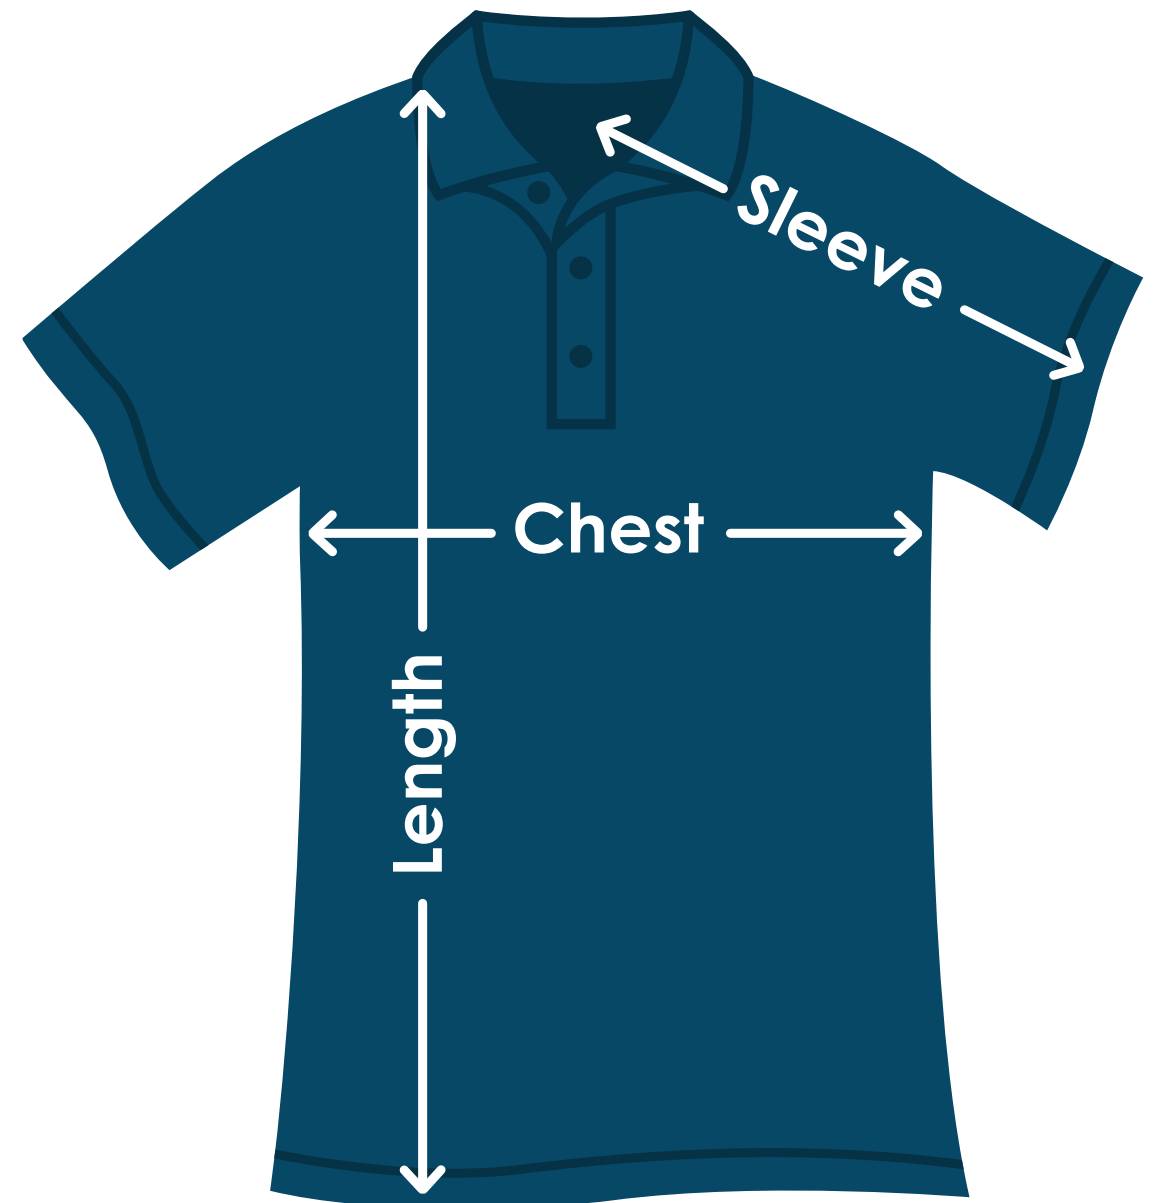

# Gildan® DryBlend® Youth Jersey Sports Shirt

TA307 | TA307FD | TA307B

Size	Chest	Sleeves	Length
S (4/6)	16"	14-1/2"	19-1/2"
M (8/10)	17"	15-1/2"	21-1/2"
L (12/14)	18"	16"	23-1/2"
XL (16/18)	19"	16-1/2"	25-1/2"
X	X	X	X
X	X	X	X
X	X	X	X
X	X	X	X

### Chest:

Measured across the chest one inch below armhole when laid flat.

### Sleeves:

Measured from center back neck, down shoulder to finished sleeve hem.

### Length:

Measured from high point of shoulder to finished hem at back.