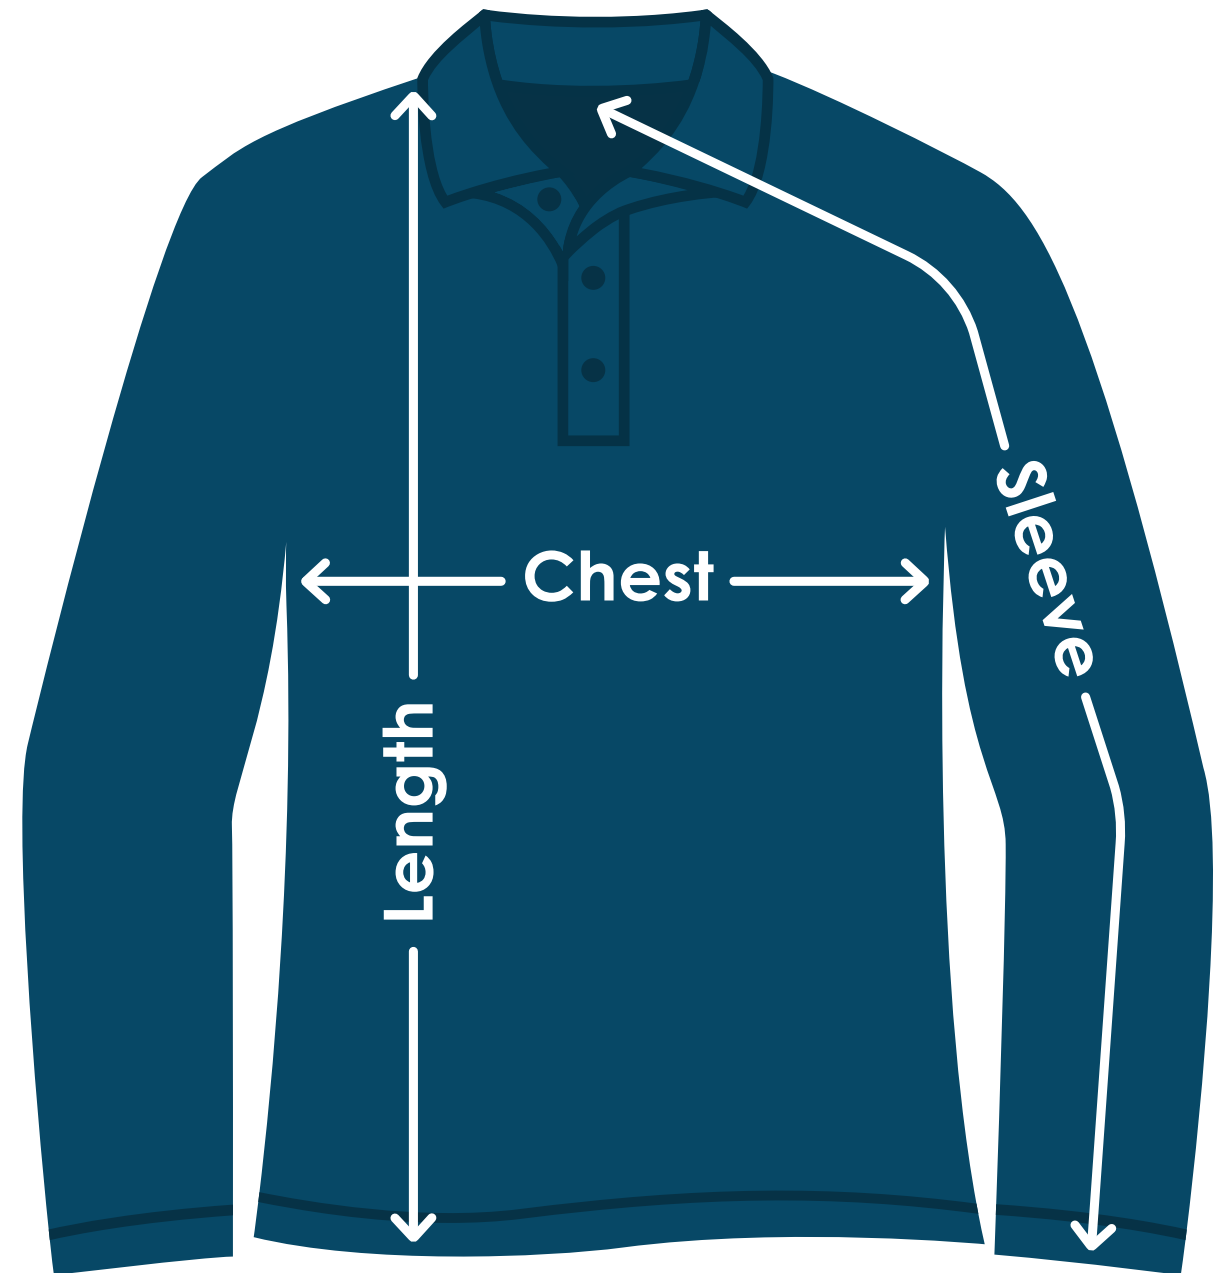

# Safety Colors Harriton® Men's Advantage Snag Protection Plus Long Sleeve Tactical Polo

TA333SC | TA333SCFD | TA333SCB | TA333SCE

Size	Chest	Sleeves	Length
XS	19"	33"	28"
S	20-1/2"	33-1/2"	28-1/2"
M	22"	34-1/2"	29-1/2"
L	23-1/2"	35-1/2"	30-1/2"
XL	25-1/2"	36-1/2"	31-1/2"
2XL	27"	37-1/2"	32-1/2"
3XL	29"	38-1/2"	33-1/2"
4XL	31"	39"	34"
5XL	33"	39-1/2"	34-1/2"

Fit: Classic

### Chest:

Measured across the chest one inch below armhole when laid flat.

### Length:

Measured from high point of shoulder to finished hem at back.