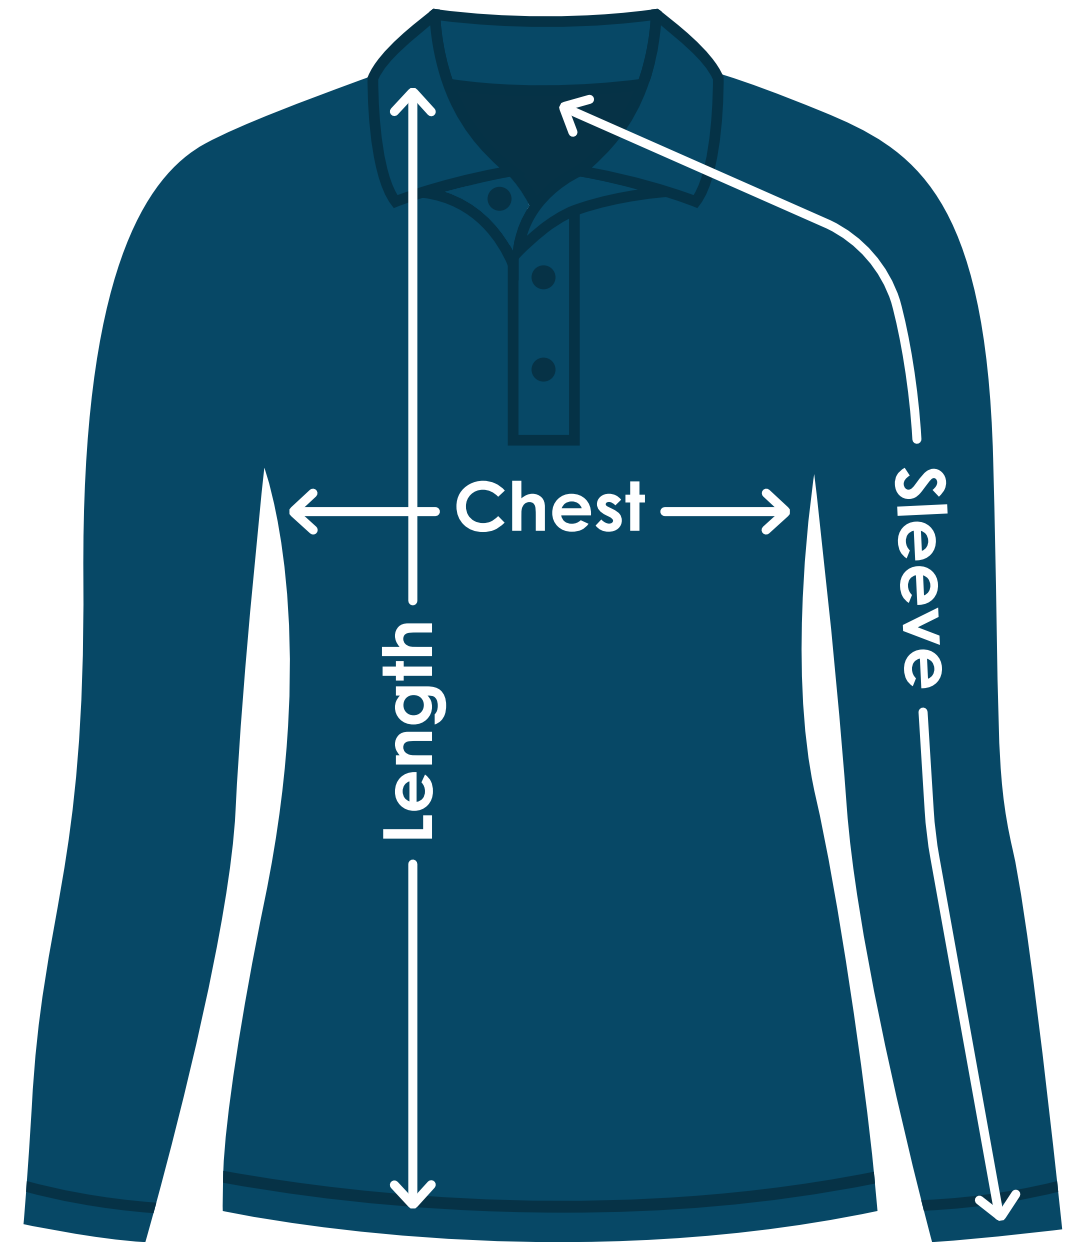

# Safety Colors Harriton® Ladies' Advantage Snag Protection Plus Long Sleeve Tactical Polo

TA335SC | T335SCFD | T335SCB | TA335SCE

Size	Chest	Sleeves	Length
XS	18-1/4"	30-1/2"	25-1/2"
S	19-1/4"	30-3/4"	26"
M	20-1/4"	31-3/4"	27"
L	22-1/4"	32-3/4"	28"
XL	23-3/4"	33-3/4"	29"
2XL	25-3/4"	34-1/4"	30"
3XL	27-3/4"	34-3/4"	30-1/2"
X	X	X	X

### Chest:

Measured across the chest one inch below armhole when laid flat.

### Sleeves:

Measured from center back neck, down shoulder to finished sleeve hem.

### Length:

Measured from high point of shoulder to finished hem at back.