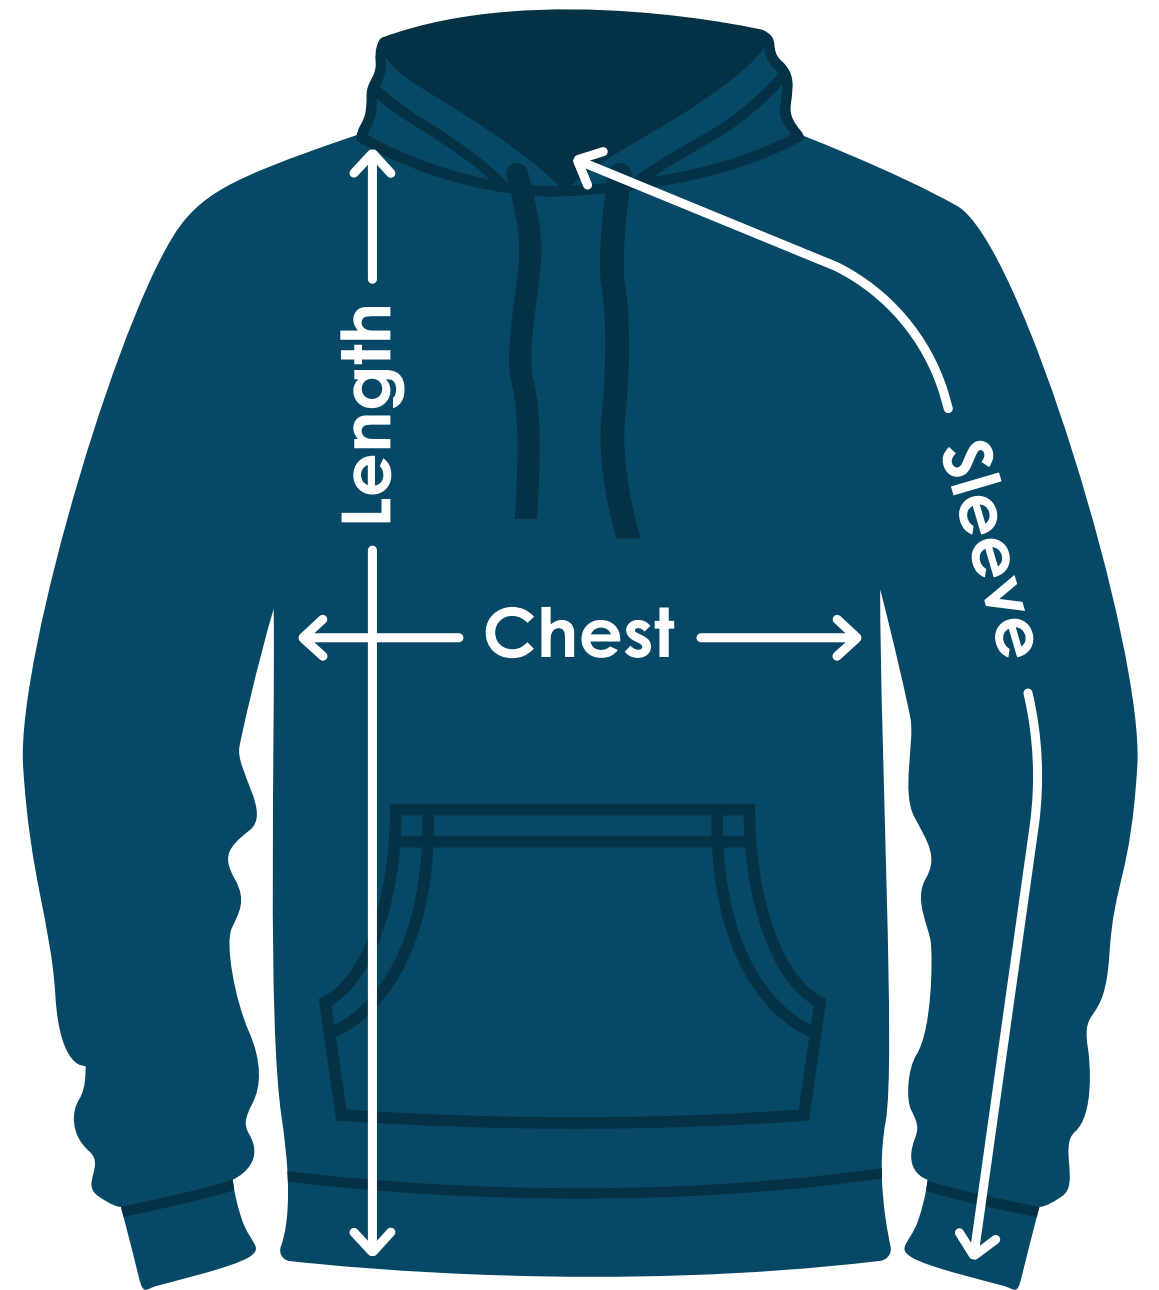

Gildan® Heavy Blend™ Hooded Sweatshirt

TA400C | TA400CFD | TA400CB

Size	Chest	Sleeves	Length
S	20"	33"	27"
M	22"	34"	28"
L	24"	35"	29"
XL	26"	36"	30"
2XL	28"	37"	31"
3XL	30"	38"	32"
X	X	X	X
X	X	X	X

Fit: Classic

Measuring Tips

Chest:

Measured across the chest one inch below armhole when laid flat.

Sleeves:

Measured from center back neck, down shoulder to finished sleeve hem.

Length:

Measured from high point of shoulder to finished hem at back.