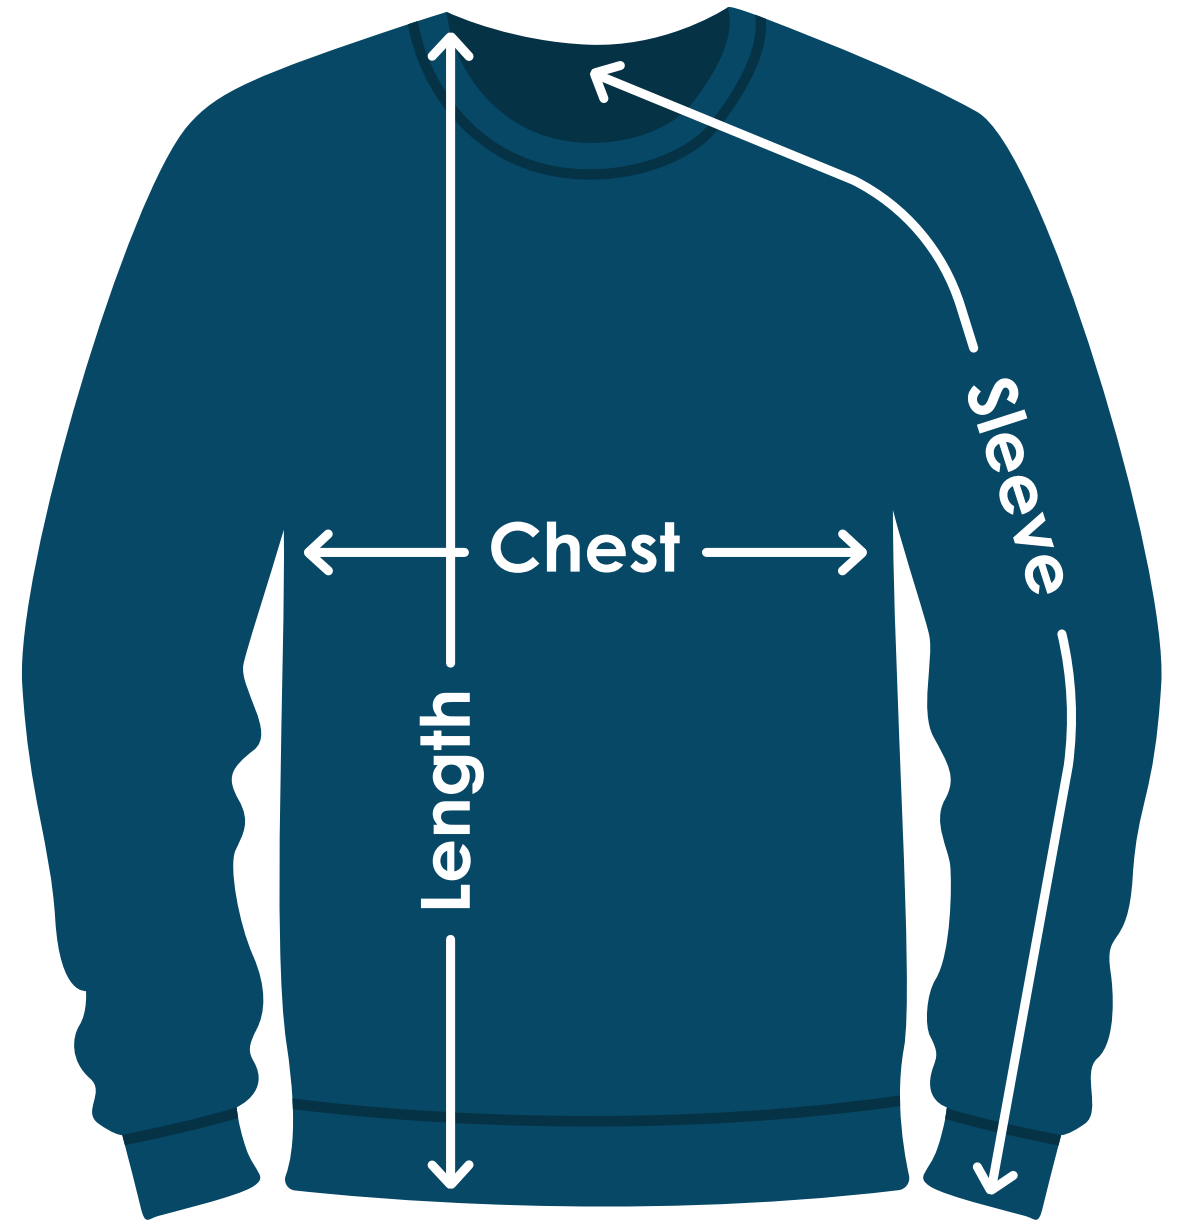

White Gildan® Adult Heavy Blend™ 50/50 Fleece Crew

TA422W | TA422WFD | TA422WB

Size	Chest	Sleeves	Length
S	22"	34"	27"
M	24"	35"	28"
L	26"	36"	29"
XL	28"	37"	30"
2XL	30"	38"	31"
3XL	32"	39"	32"
X	X	X	X
X	X	X	X

Fit: Classic

Measuring Tips

Chest:

Measured across the chest one inch below armhole when laid flat.

Sleeves:

Measured from center back neck, down shoulder to finished sleeve hem.

Length:

Measured from high point of shoulder to finished hem at back.