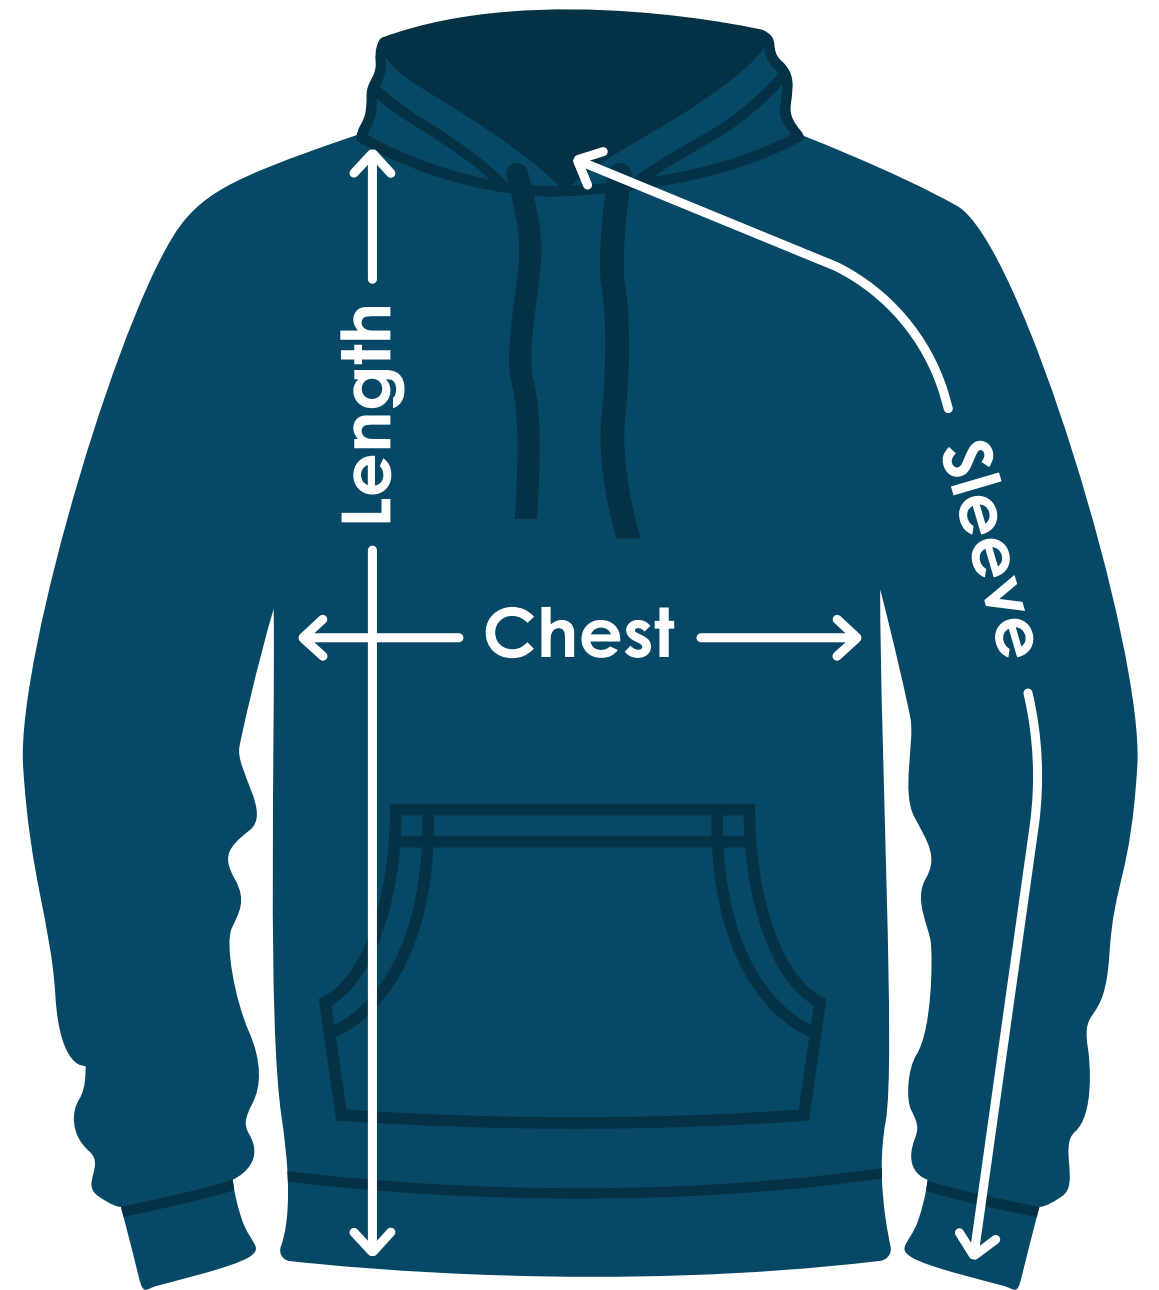

White Jerseys® Adult 8 oz. Nublend® Fleece Pullover Hooded Sweatshirt

TA423W | TA423WFD | TA423WB

Size	Chest	Sleeves	Length
S	20"	34-1/2"	27"
M	22"	35-1/2"	28"
L	24"	36-1/2"	29"
XL	26"	37-1/2"	30"
2XL	28"	38-1/2"	31"
3XL	30"	39"	32"
X	X	X	X
X	X	X	X

Fit: Classic

Measuring Tips

Chest:

Measured across the chest one inch below armhole when laid flat.

Sleeves:

Measured from center back neck, down shoulder to finished sleeve hem.

Length:

Measured from high point of shoulder to finished hem at back.