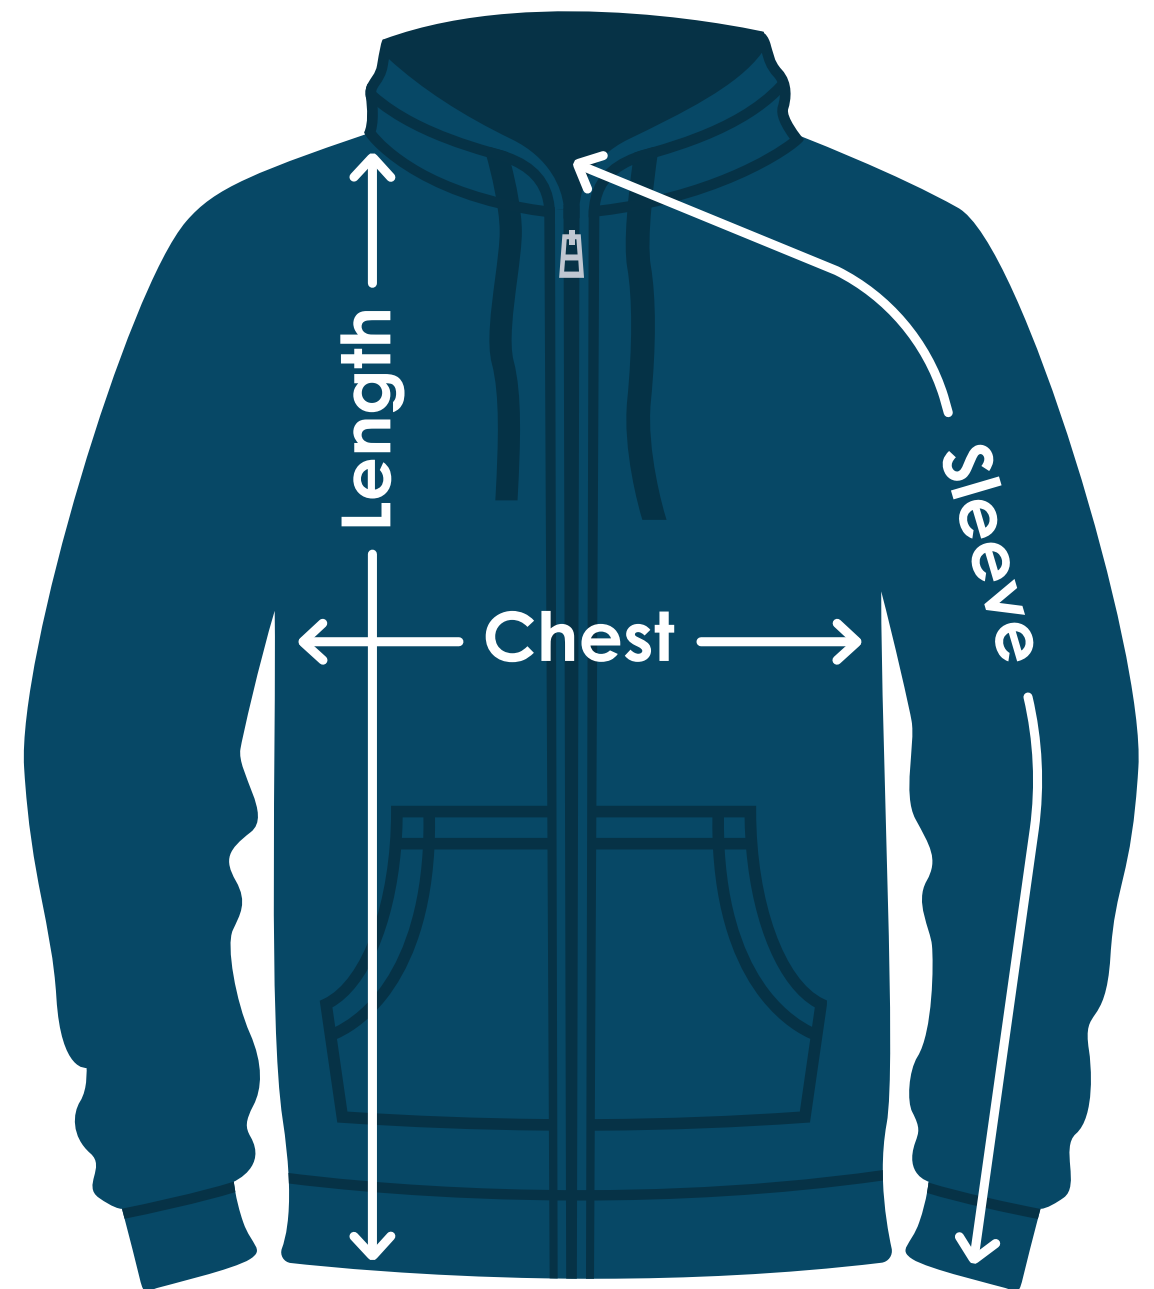

Hanes® Adult 7.8 oz. EcoSmart® 50/50 Full-Zip Hooded Sweatshirt

TA426C | TA426CFD | TA426CB

Size	Chest	Sleeves	Length
S	20"	34-1/8"	26-1/2"
M	22"	35-3/8"	27-1/2"
L	24"	36"	28-1/2"
XL	26"	36-3/4"	29-1/2"
2XL	28"	37-1/2"	30"
3XL	30"	38-1/4"	30-1/2"
X	X	X	X
X	X	X	X

Fit: Classic

Measuring Tips

Chest:

Measured across the chest one inch below armhole when laid flat.

Sleeves:

Measured from center back neck, down shoulder to finished sleeve hem.

Length:

Measured from high point of shoulder to finished hem at back.