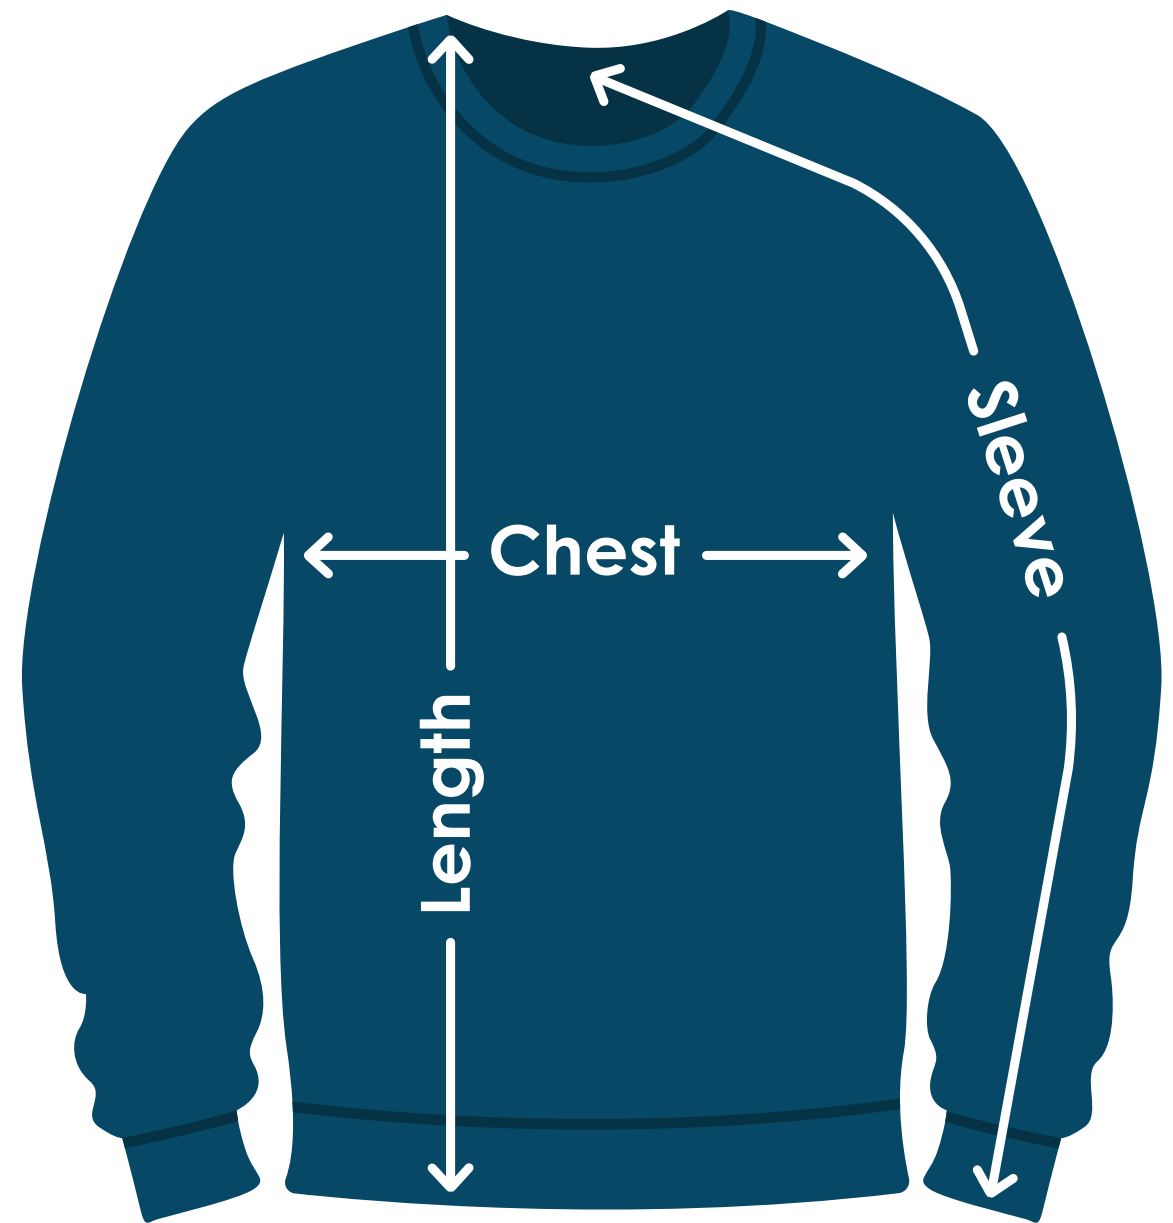

Safety Colors Jerzees® Adult NuBlend® Fleece Crew

TA428SC | TA428SCFD | TA428SCB

Size	Chest	Sleeves	Length
S	20"	34-1/2"	27"
M	22"	35-1/2"	28"
L	24"	36-1/2"	29"
XL	26"	37-1/2"	30"
2XL	28"	38-1/2"	31"
3XL	30"	39"	32"
X	X	X	X
X	X	X	X

Fit: Classic

Measuring Tips

Chest:

Measured across the chest one inch below armhole when laid flat.

Sleeves:

Measured from center back neck, down shoulder to finished sleeve hem.

Length:

Measured from high point of shoulder to finished hem at back.