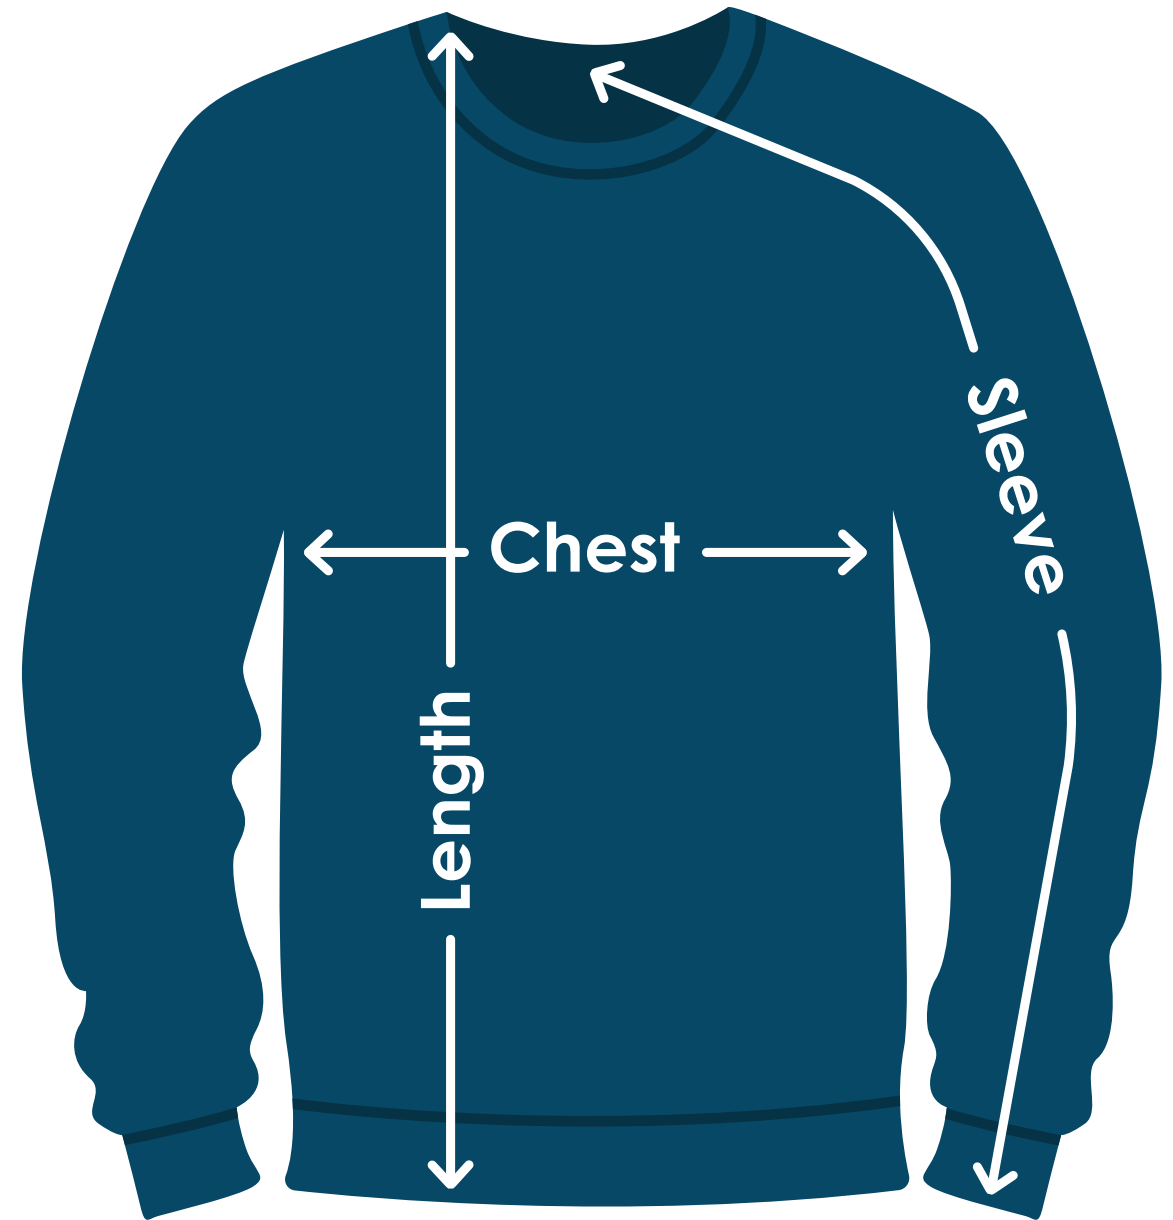

# White Jerseys® Adult NuBlend® Fleece Crew

TA428W | TA428WFD | TA428WB

Size	Chest	Sleeves	Length
S	20"	34-1/2"	27"
M	22"	35-1/2"	28"
L	24"	36-1/2"	29"
XL	26"	37-1/2"	30"
2XL	28"	38-1/2"	31"
3XL	30"	39"	32"
X	X	X	X
X	X	X	X

Fit: Classic

### Chest:

Measured across the chest one inch below armhole when laid flat.

### Length:

Measured from high point of shoulder to finished hem at back.