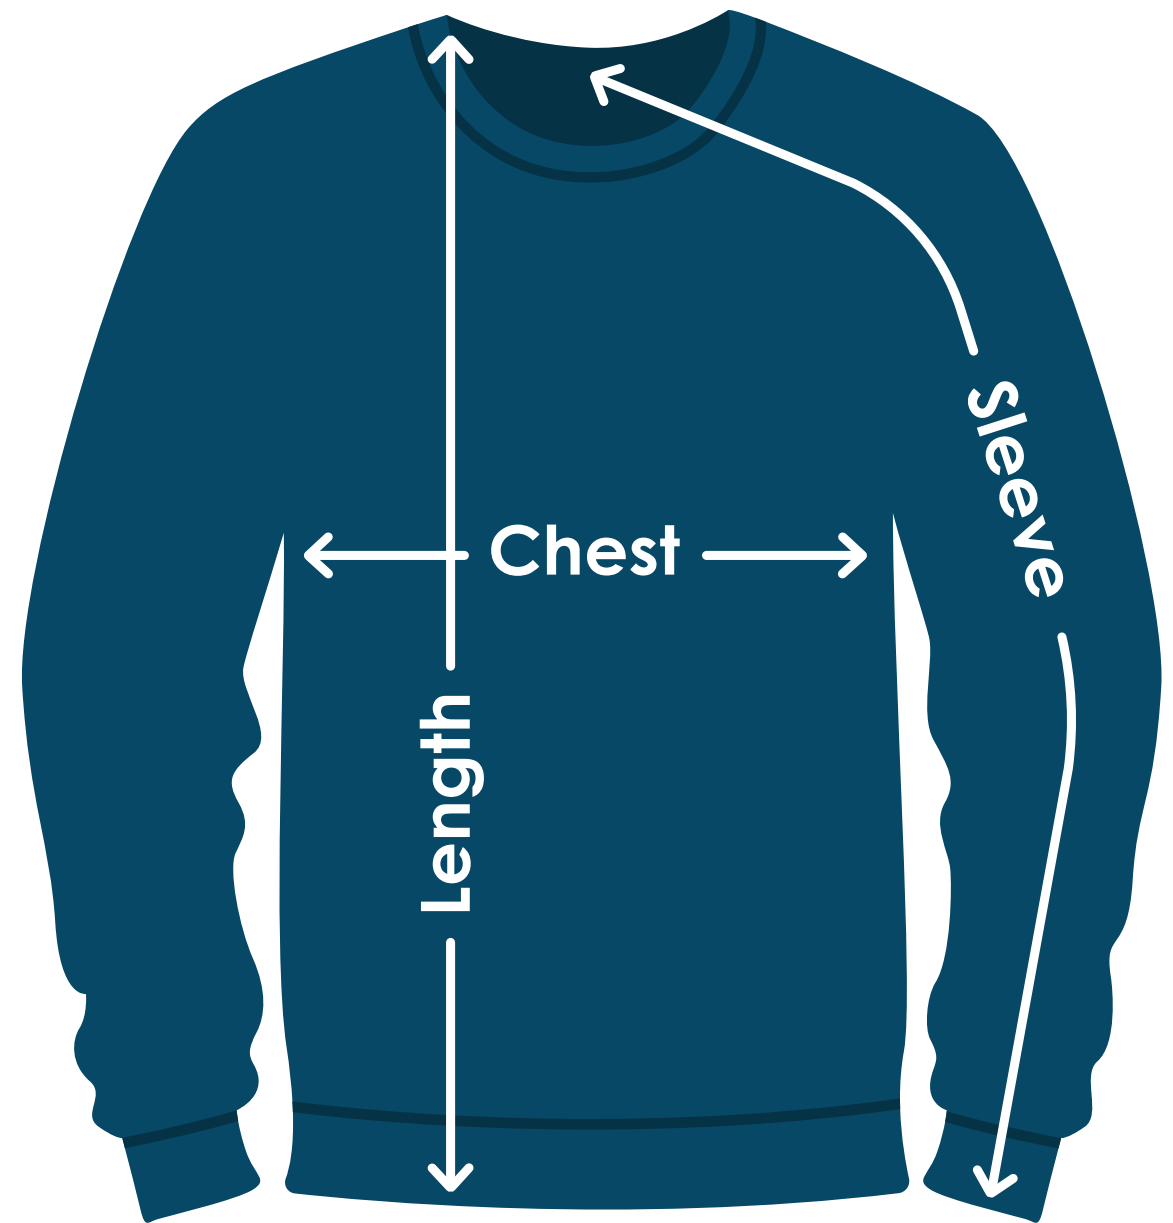

# Gildan® Adult DryBlend® Adult 50/50 Fleece Crew

TA433C | TA433CFD | TA433CB

Size	Chest	Sleeves	Length
S	20"	33"	26"
M	22"	34"	27"
L	24"	35"	28"
XL	26"	36"	29"
2XL	28"	37"	30"
3XL	30"	38"	31"
X	X	X	X
X	X	X	X

Fit: Classic

### Chest:

Measured across the chest one inch below armhole when laid flat.

### Length:

Measured from high point of shoulder to finished hem at back.