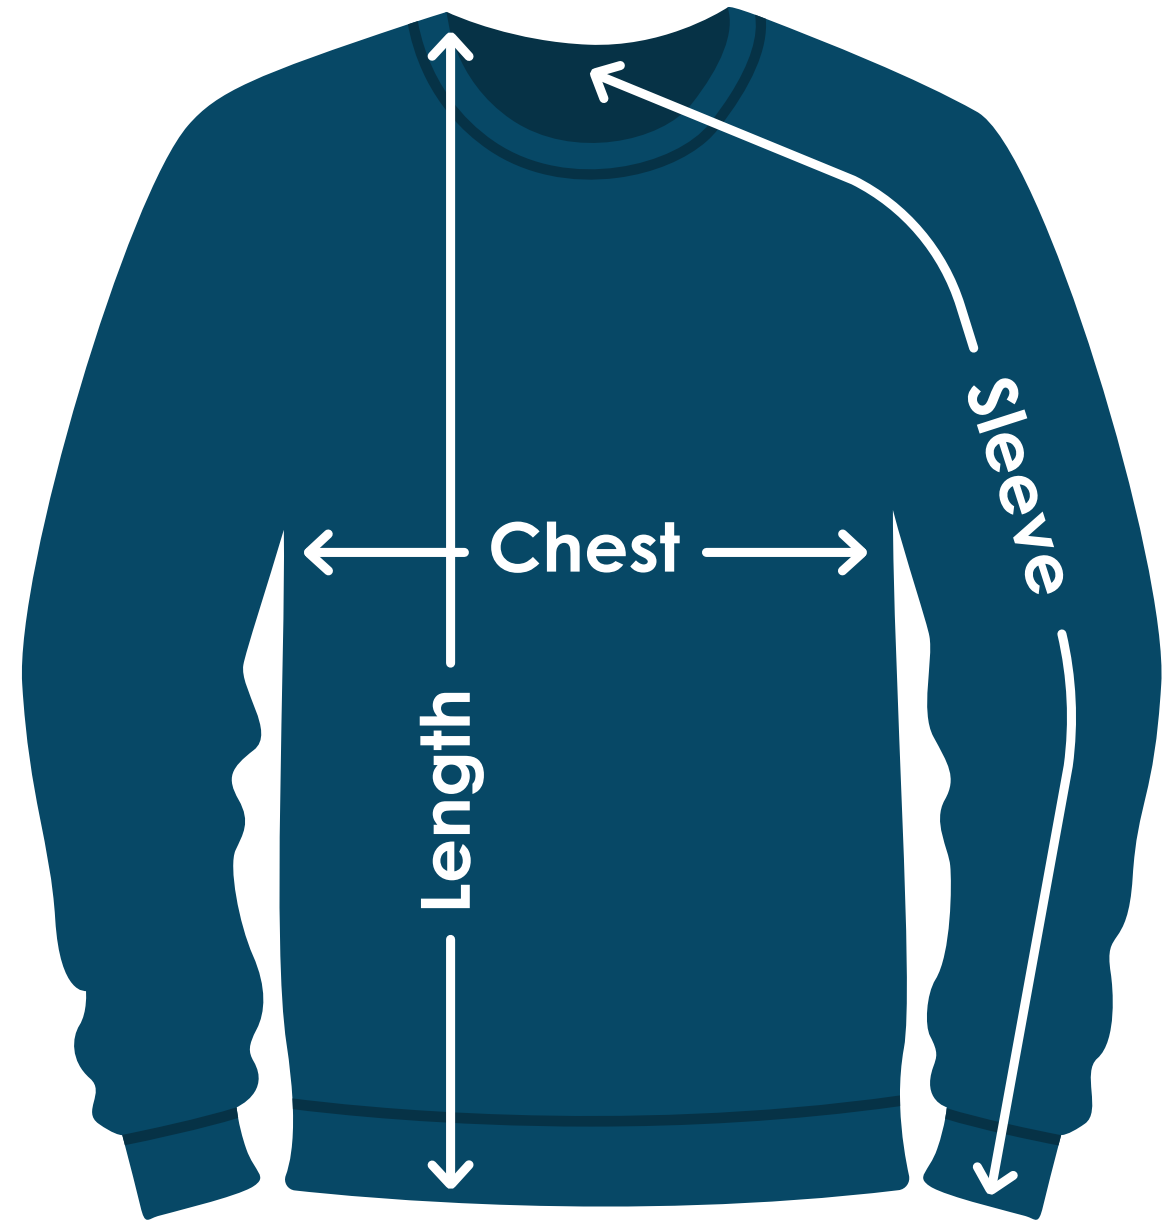

White Gildan® Adult DryBlend® Adult 50/50 Fleece Crew

TA433W | TA433WFD | TA433WB

Size	Chest	Sleeves	Length
S	20"	33"	26"
M	22"	34"	27"
L	24"	35"	28"
XL	26"	36"	29"
2XL	28"	37"	30"
3XL	30"	38"	31"
X	X	X	X
X	X	X	X

Fit: Classic

Measuring Tips

Chest:

Measured across the chest one inch below armhole when laid flat.

Sleeves:

Measured from center back neck, down shoulder to finished sleeve hem.

Length:

Measured from high point of shoulder to finished hem at back.